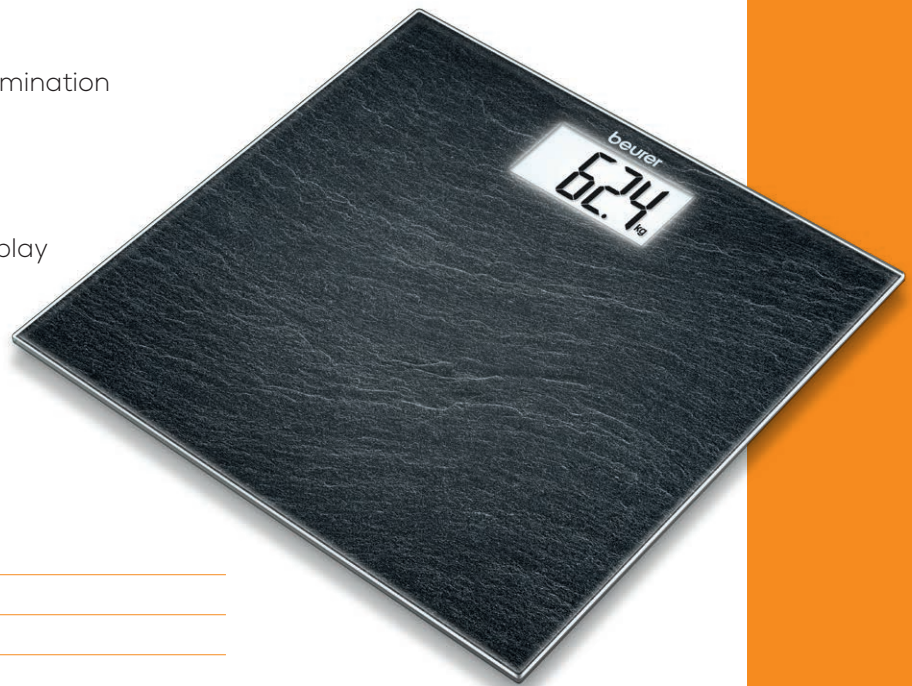

## GS 203 Slate Glass bathroom scale

white  
illuminated  
display

Impressive white LCD illumination

large  
display  
34 mm

With extra large LCD display

flat  
construction

Flat construction:  
only 1.9 cm high

Digit size: 40 mm

Platform made of safety glass

Change over to kg/lb/st

Capacity: 150 kg

Graduation: 100 g

Overload indication

Automatic switch-on / switch-off

Incl. 2 x 3V batteries CR2032

Product measurements (LxWxH): 30 x 30 x 1.9 cm

Product weight: approx. 1.56 kg

5 year guarantee

Sales unit display box: 4 / Shipping carton: 4

EAN no.: 4211125 75636 9

Item no.: 756.36