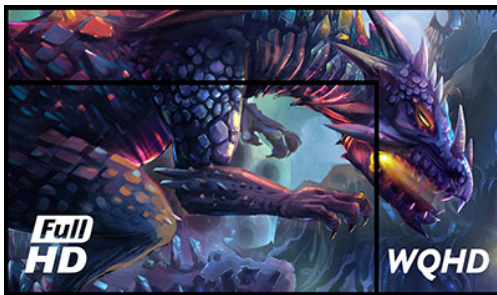

### Silver Crow – enter a new dimension

The 27" G-MASTER GB2730QSU known as Silver Crow opens you to a whole new level of gaming experiences. As the 2560x1440 display offers 77% more on-screen space than a standard 1920x1080 Full HD monitor, the Silver Crow makes sure all the finest details are displayed with perfect image clarity. Nothing will skip your attention. The blue light reducer function along with the flicker free panel are the shield your eyes need to guarantee your vision remains well protected. Armed with FreeSync technology and 1ms response time the Silver Crow is ready to lead you into the toughest battles, leaving nothing to chance.

WQHD

With the 2560x1440 WQHD resolution offering 77% more on-screen space than a standard 1920x1080 full HD monitor, nothing skips your attention.

FreeSync™ Technology

AMD FreeSync™ technology puts an end to choppy gameplay and broken frames with fluid, artifact-free performance at virtually any framerate.

## 01 DISPLAY CHARACTERISTICS

Diagonal	27", 68.5cm
Panel	TN LED, matte finish
Native resolution	2560 x 1440 @75Hz (3.7 megapixel WQHD, DisplayPort)
Aspect ratio	16:9
Panel brightness	350 cd/m <sup>2</sup>
Static contrast	1000:1
Advanced contrast	80M:1
Response time (GTG)	1ms
Viewing zone	horizontal/vertical: 170°/160°, right/left: 85°/85°, up/down: 80°/80°
Colour support	16.7mIn (sRGB: 99%; NTSC: 72%)
Horizontal Sync	30 - 89kHz
Viewable area W x H	596.7 x 335.7mm, 23.5 x 13.2"
Pixel pitch	0.233mm
Colour	matte, black