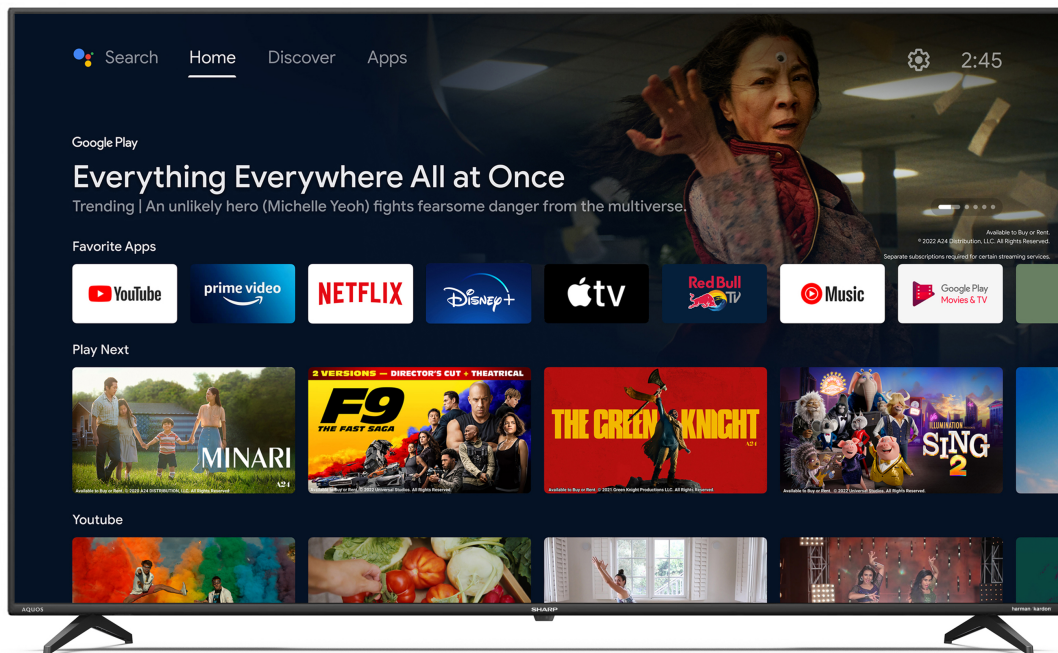

70FN2EA
Ref: 4T-C70FN2EL2AB

70" 4K ULTRA HD ANDROID TV™

The 70FN2EA is a 4K Ultra High Definition LED Android TV™ with exceptional multimedia functionality.

androidtv

powered by
harman/kardon

Dolby Vision

HDR
HIGH DYNAMIC RANGE

10-bit
H.265
HEVC

AV4

USB
MULTIMEDIA

HIGHLIGHTS

- 4K Ultra HD Android TV™
- HDMI 2.1 with eARC
- Dolby Vision™ - cinema-inspired HDR
- DTS:X immersive audio codec
- DTS Virtual:X 3D audio post processing
- HARMAN/KARDON® Speaker System
- Google Assistant
- Chromecast Built-in
- Bluetooth®