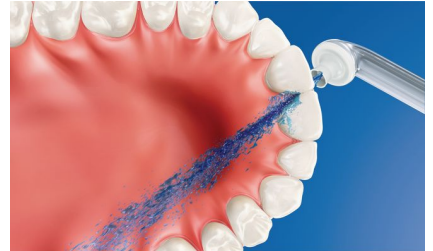

## The only true sonic technology

Philips Sonicare's advanced sonic technology pulses water between teeth, and its brush strokes break up plaque and sweep it away for an exceptional daily clean.

## Up to 99.9% plaque removal

AirFloss Pro/Ultra removes up to 99.9% of plaque from treated areas.\*\*

## Micro-droplet technology

Our clinically-proven results are possible from our unique technology that combines air and mouthwash or water to powerfully yet gently clean between teeth and along the gumline.