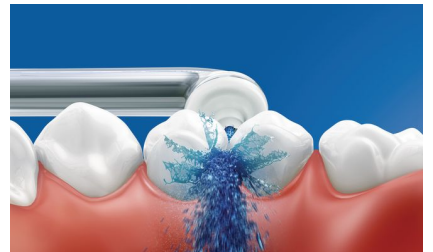

High performance nozzle

The new AirFloss Pro/Ultra high performance nozzle amplifies the power of our air and micro-droplet technology to be more effective and efficient than ever.