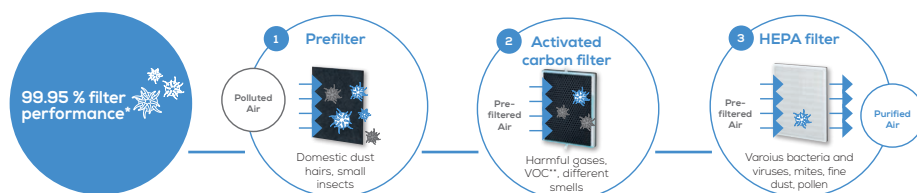

LR 500
Filter set

beurer
wellbeing

LR 500 Filter set

 **german
engineering**

Contents (Set of 2 pieces):

– Pre-filter

– Combination filter:

HEPA filter class H13 (filter performance 99.95%*)

+ Activated carbon filter

Sales unit: 4 / Shipping carton: 3 x 4

EAN no.: 4211125 66007 9

Item no.: 660.07

660.07_LR500_Filterset_2019-07-25_01_DS_EN_BEU Subject to errors and changes

*99.95% of the particles (e.g. bacteria, viruses, fine dust, pollen) can be filtered out
**VOC = Volatile organic compounds