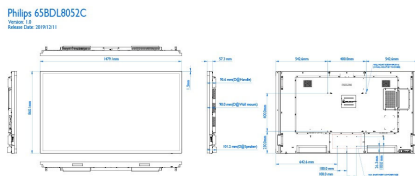

Specifications

Picture/Display

- Diagonal screen size: 64.5 inch / 163.83 cm
- Panel resolution: 3840 x 2160
- Optimum resolution: 3840x 2160 @ 60Hz
- Brightness: 350 cd/m²
- Contrast ratio (typical): 1300 :1
- Dynamic contrast ratio: 500,000 :1
- Aspect ratio: 16:9
- Response time (typical): 9 ms
- Pixel pitch: 0.372 (H) x 0.372 (V) mm
- Display colors: 1.07 billion
- Viewing angle (H / V): 178 / 178 degree
- Picture enhancement: 3/2 - 2/2 motion pull down, Motion compens. deinterlacing, 3D MA deinterlacing, Dynamic contrast enhancement, Progressive scan
- Operating system: Windows 10

• Video formats

Resolution	Refresh rate
1080p	50, 60Hz
576p	50Hz
480p	60Hz
1080i	50, 60Hz
4K x 2K	50,60Hz
720p	50, 60Hz

- UHD Formats: 3840 x 2160, 24, 25, 30, 60 Hz, 3840 x 2160, 50 Hz

Dimensions

- Set dimensions (W x H x D): 1485.1 x 860.10 x 86.2mm(D@wall mount)/(97.4mm(D@speaker Cover) mm)
- Set dimensions in inch (W x H x D): 58.47 x 33.86 x 3.39(D@wall mount)/3.83(D@speaker Cover) inch
- Bezel width: 1.50 mm(even)
- Product weight (lb): 104.34 lb
- Product weight: 47.33 kg