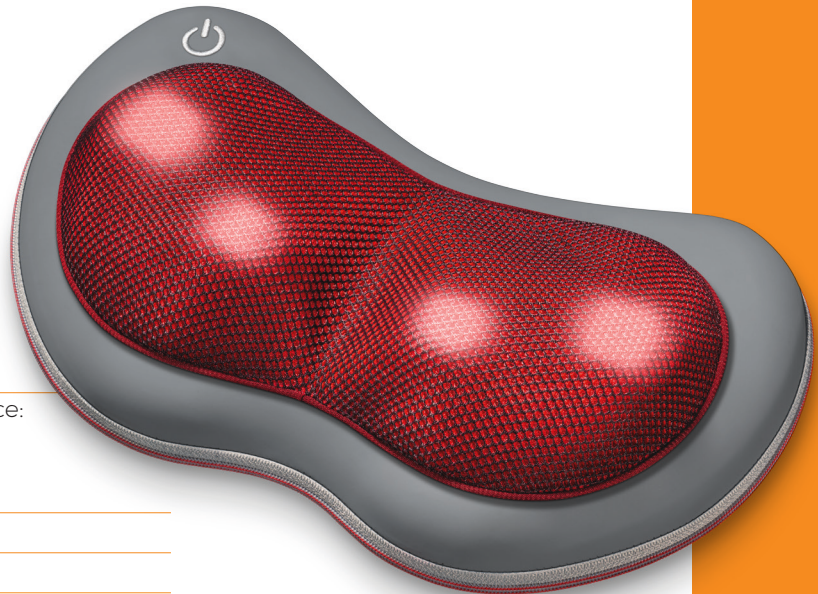

## MG 149 Shiatsu massage pillow

heat  
function

With heat function

universal

Various use for neck, back,  
shoulders, etc.

Soothing shiatsu massage

4 massage heads for a true massage experience:

- rotating in pairs
- Clockwise/anti-clockwise rotation

Secure attachment using clip buckles

Universal pillow shape

With light and heat function

Automatic switch off

Mains operation:

Input: 100-240 V~; 50/60 Hz; 0.8 A

Output: 12 V  $\overline{\overline{=}}$  1.5 A; 18 W