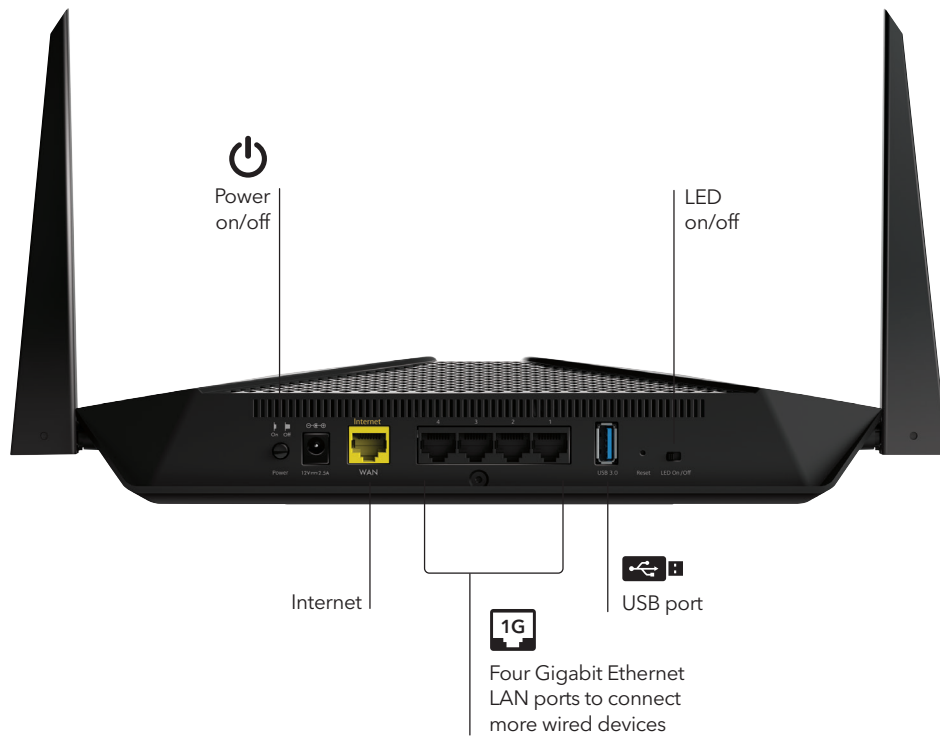

Connection Diagram