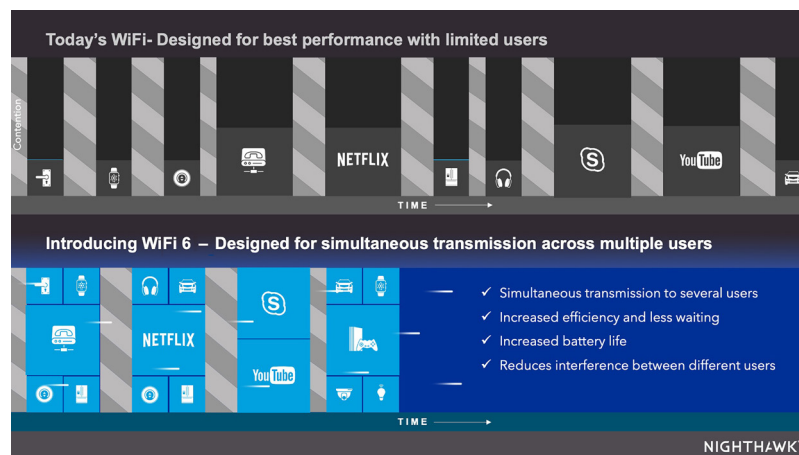

GUEST NETWORK—Separate and secure network for your guests

AUTOMATIC FIRMWARE UPDATE—Delivers latest security patches to the router

LATEST SECURITY STANDARD—Supports WPA3 the latest and cutting-edge WiFi security protocol

Orthogonal Frequency Division Multiple Access (OFDMA)

Using the uplink and downlink OFDMA feature of WiFi 6, the WiFi traffic is managed much more efficiently since data is transmitted from different devices concurrently, rather than having each device's data wait for its turn. This results in an efficient use of air-time, reduced latency, and increased bandwidth to add more devices to your network.