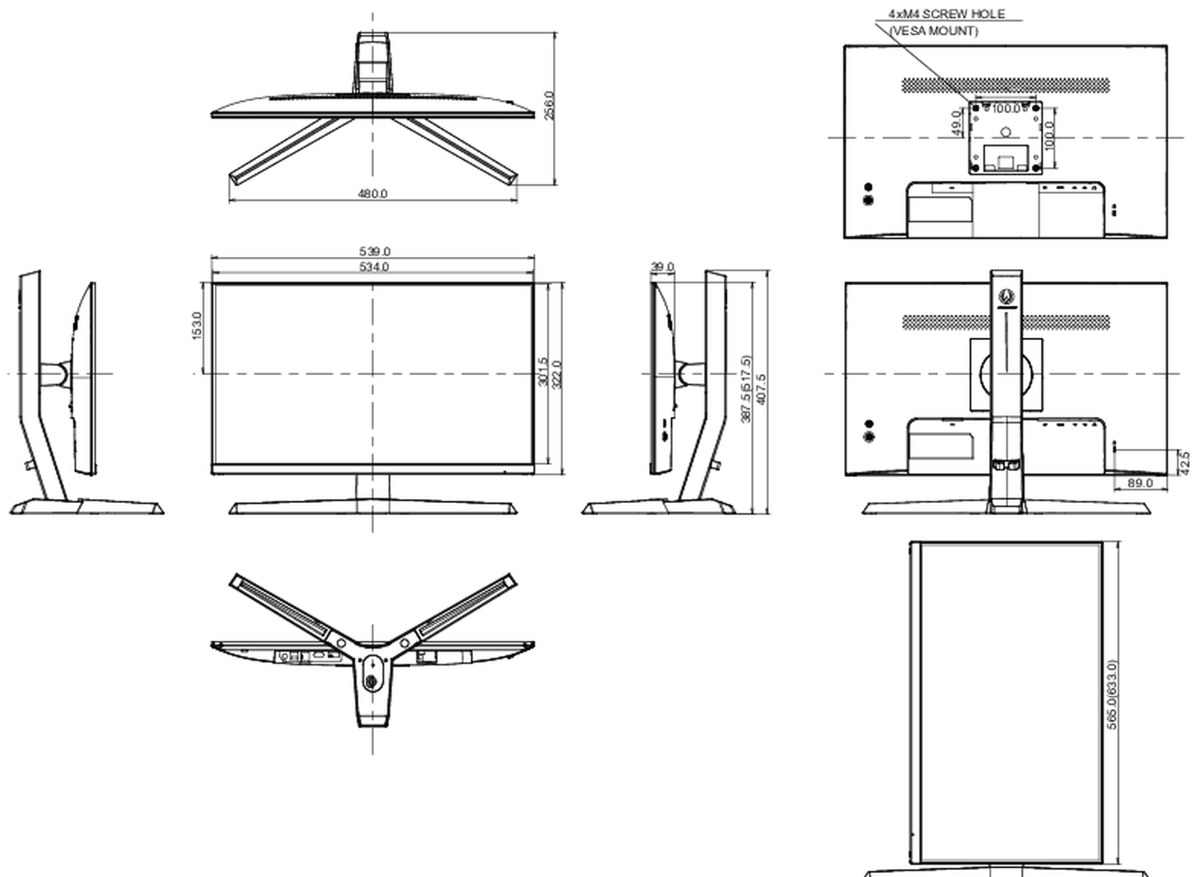

04 MECHANICAL

Display position adjustments	height, pivot (rotation), tilt
Height adjustment	130mm
Rotation (PIVOT function)	90°
Tilt angle	18° up; 3° down
VESA mounting	100 x 100mm
Cable management system	yes

05 ACCESSORIES INCLUDED

Cables	power, USB, HDMI
Other	quick start guide, safety guide

06 POWER MANAGEMENT

Power supply unit	internal
Power supply	AC 100 - 240V, 50/60Hz
Power usage	17W typical, 0.5W stand by, 0.5W off mode

07 SUSTAINABILITY

Regulations	CE, TÜV-Bauart, EAC, PSE, RoHS support, ErP, ENERGY STAR®, WEEE, VCCI, REACH
Energy efficiency class	A+
Other	REACH SVHC above 0.1%: Lead

08 DIMENSIONS / WEIGHT

Product dimensions W x H x D	539 x 387.5 (517.5) x 256mm
Box dimensions W x H x D	669 x 475 x 212mm
Weight (without box)	4.7kg
Weight (with box)	6.5kg
EAN code	4948570117956