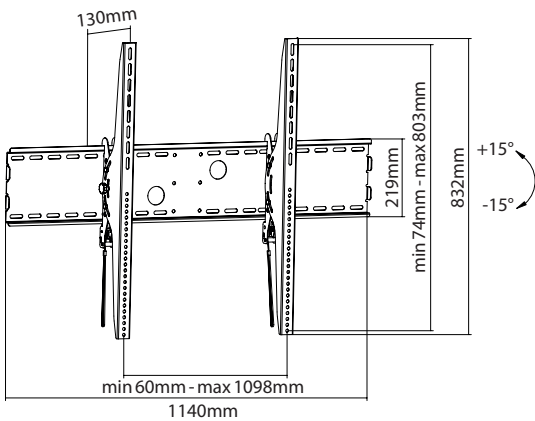

Tilt TV Wall Mount

SUNNE™

For most 152 cm – 254 cm* (60" – 100") LED, LCD Flat Panel TVs

60-100-ET

200x200, 400x200, 300x300, 400x400, 600x400, 800x400, 800x600, 1000x400, 1000x600, 1000x800

-15°~+15°

100kg

60"-100"
MAX.VESA1000x800

Features

- Toolless tilt allows for effortless positioning
- Automatically click-in spring lock helps TV brackets snap into place for added safety

Material	Steel
Color	Black
Installation	Wall
Rated Load	max. 100 kg
Tilt	-15°~+15°
EAN	6956745156271