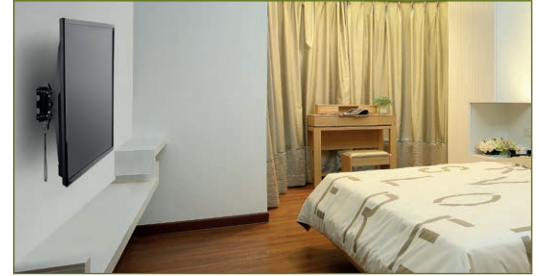

Tilt TV Wall Mount

SUNNE™

For most 152 cm – 254 cm* (60" – 100") LED, LCD Flat Panel TVs

60-100-ET

200x200, 400x200, 300x300, 400x400, 600x400, 800x400, 800x600, 1000x400, 1000x600, 1000x800

-15°~+15°

100kg

60"-100"
MAX.VESA1000x800

Features

- Toolless tilt allows for effortless positioning
- Automatically click-in spring lock helps TV brackets snap into place for added safety

Material	Steel
Color	Black
Installation	Wall
Rated Load	max. 100 kg
Tilt	-15°~+15°
EAN	6956745156271