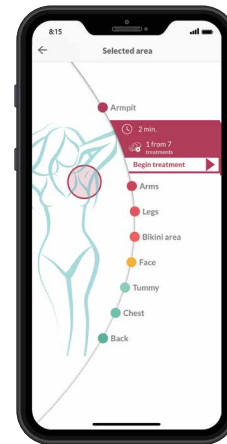

IPL 5800  
VELVET SKIN PRO

**beurer**  
beauty

## MODE OF ACTION

**1**  
Melanin in the hair absorbs the light (IPL)

**2**  
The warmth generated deactivates the hair follicle

**3**  
The hair falls out and does not continue to grow

## HAIR AND SKIN COLOUR CHART

		Skin colour					
Hair colour		X	X	X	X	X	X
		✓	✓	✓	✓	✓	X