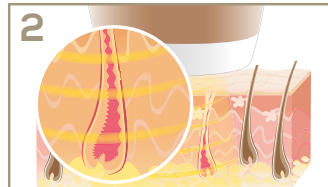

Maximum safety with 2-in-1 skin-type and skin-contact sensor

Up to 50% hair reduction after 3-4 treatments

State-of-the-art IPL light technology used by dermatologists for professional hair removal.

Deactivates the hair roots deep beneath the skin and in doing so decreases the chance of the hair growing back.

Integrated UV filter to protect the skin

Cannot be used on dark skin

May be ineffective on white or light-coloured hair

Mains operation:

Input: 100-240 V~ 50/60 Hz; 500 mA

Output: 12 V; 1,8 A

Product measurements (LxWxH): 160 x 43 x 67 mm

IPL 5800  
VELVET SKIN PRO

**beurer**  
beauty

## MODE OF ACTION

**1**  
Melanin in the hair absorbs the light (IPL)

**2**  
The warmth generated deactivates the hair follicle

**3**  
The hair falls out and does not continue to grow