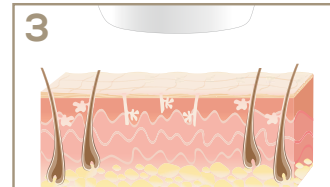

IPL 5800  
VELVET SKIN PRO

**beurer**  
beauty

## MODE OF ACTION

**1**  
Melanin in the hair absorbs the light (IPL)

**2**  
The warmth generated deactivates the hair follicle

**3**  
The hair falls out and does not continue to grow