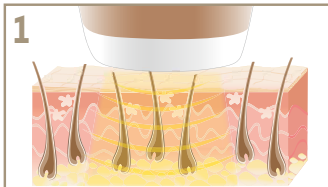

Maximum safety with 2-in-1 skin-type and skin-contact sensor

Up to 50% hair reduction after 3-4 treatments

State-of-the-art IPL light technology used by dermatologists for professional hair removal.

Deactivates the hair roots deep beneath the skin and in doing so decreases the chance of the hair growing back.

Integrated UV filter to protect the skin

Cannot be used on dark skin

May be ineffective on white or light-coloured hair

Mains operation:

Input: 100-240 V~ 50/60 Hz; 500 mA

Output: 12 V; 1,8 A

Product measurements (LxWxH): 160 x 43 x 67 mm

IPL 5800  
VELVET SKIN PRO

**beurer**  
beauty

## MODE OF ACTION

**1**  
Melanin in the hair absorbs the light (IPL)

**2**  
The warmth generated deactivates the hair follicle

**3**  
The hair falls out and does not continue to grow