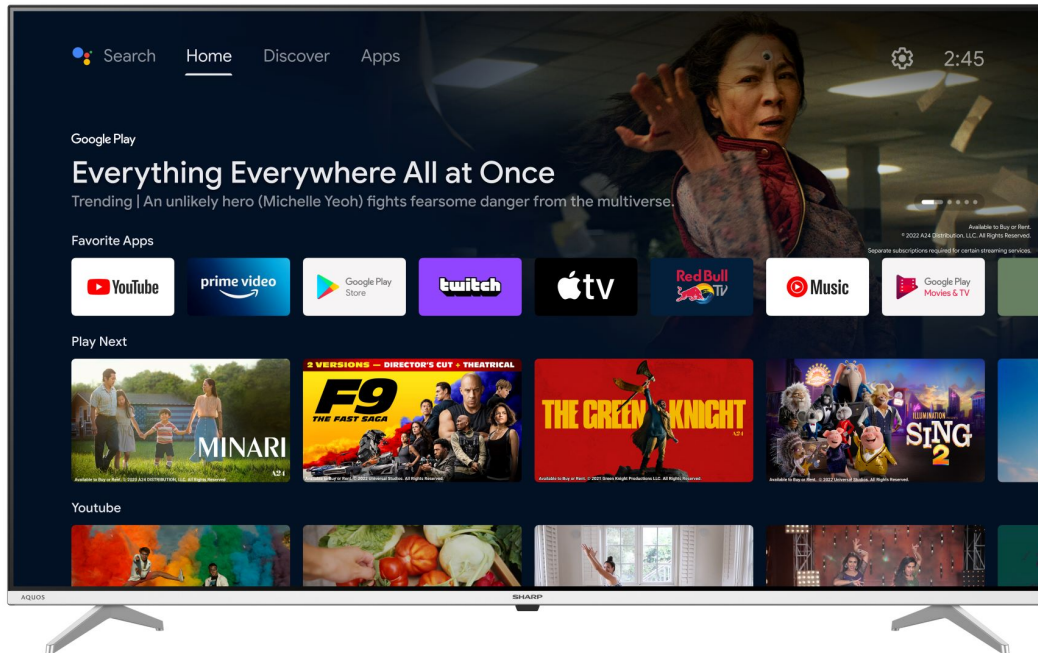

55FP1EA
Ref: 4T-C55FP1EL2AB

55" 4K ULTRA HD QUANTUM DOT SHARP ANDROID TV™

The 55FP1EA is a 4K Ultra High Definition Frameless Quantum Dot Sharp Android TV™ with exceptional multimedia functionality.

Frameless

Sharp 55FP1EA displays the ultimate colour gamut using Quantum Dot Technology – Q-COLOUR. Any HDR or Dolby Vision content looks life-like with perfect colour reproduction.

Android TV™ provides customers with a modern and intuitive approach to TV that provides more value than just watching content. It's an all in one, entertainment hub.