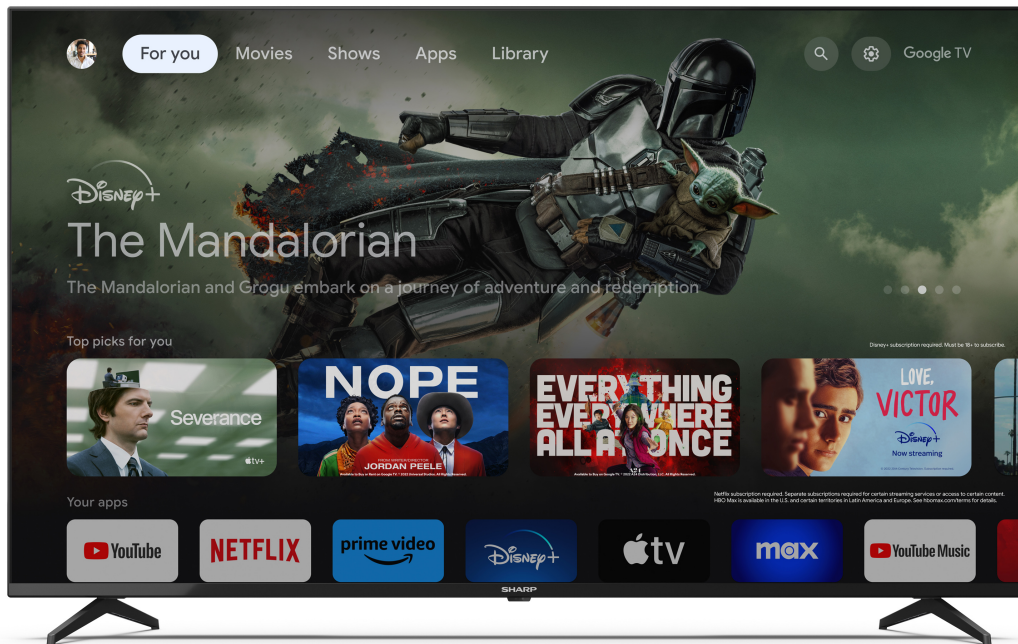

50GL4260E
Ref: 4T-C50GL4260EB

50" 4K ULTRA HD LED SHARP GOOGLE TV™

The 50GL4260E is a 4K Ultra High Definition Frameless LED Sharp Google TV™ with exceptional multimedia functionality.

Frameless

Google TV