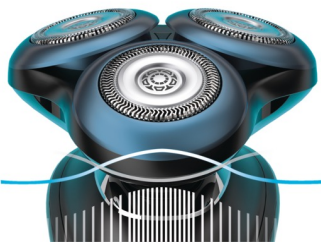

BeardAdapt Sensor

Shave off even dense beard areas efficiently. The shaver senses your beard density and automatically adjusts the power as needed.