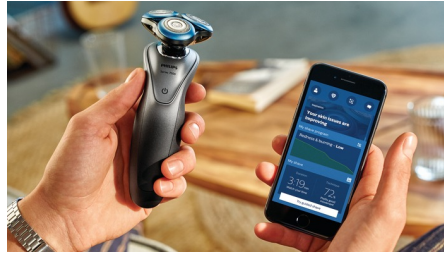

BeardAdapt Sensor

Shave off even dense beard areas efficiently. The shaver senses your beard density and automatically adjusts the power as needed.

Personal Shave Plan

Get adaptive advice to tackle your specific skin issues, whether redness, razor burn or in-grown hairs. The plan is co-developed with dermatologists and gives advice on your shaving routine and technique via the connected GroomTribe app. Shave-by-shave, the app tracks your progress and adjusts the advice for the best skin results.

Multi-Direction ContourDetect

Gently follow the contours of your face and neck with shaver heads that flex easily along every curve. Less pressure is needed to shave closely, so the stress on your skin is minimized.