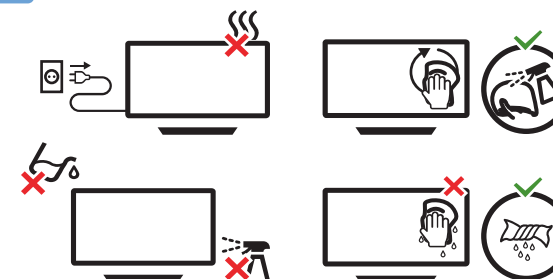

1

2

2x
AAA
R03
1.5V

3

TV software upgrade for Smart TV-
(From Internet)

All registered and unregistered trademarks are property of their respective owners. Specifications are subject to change without notice. Philips and the Philips' shield emblem are trademarks of Koninklijke Philips N.V. and are used under license from Koninklijke Philips N.V. 2020 © TP Vision Europe B.V. All rights reserved. philips.com