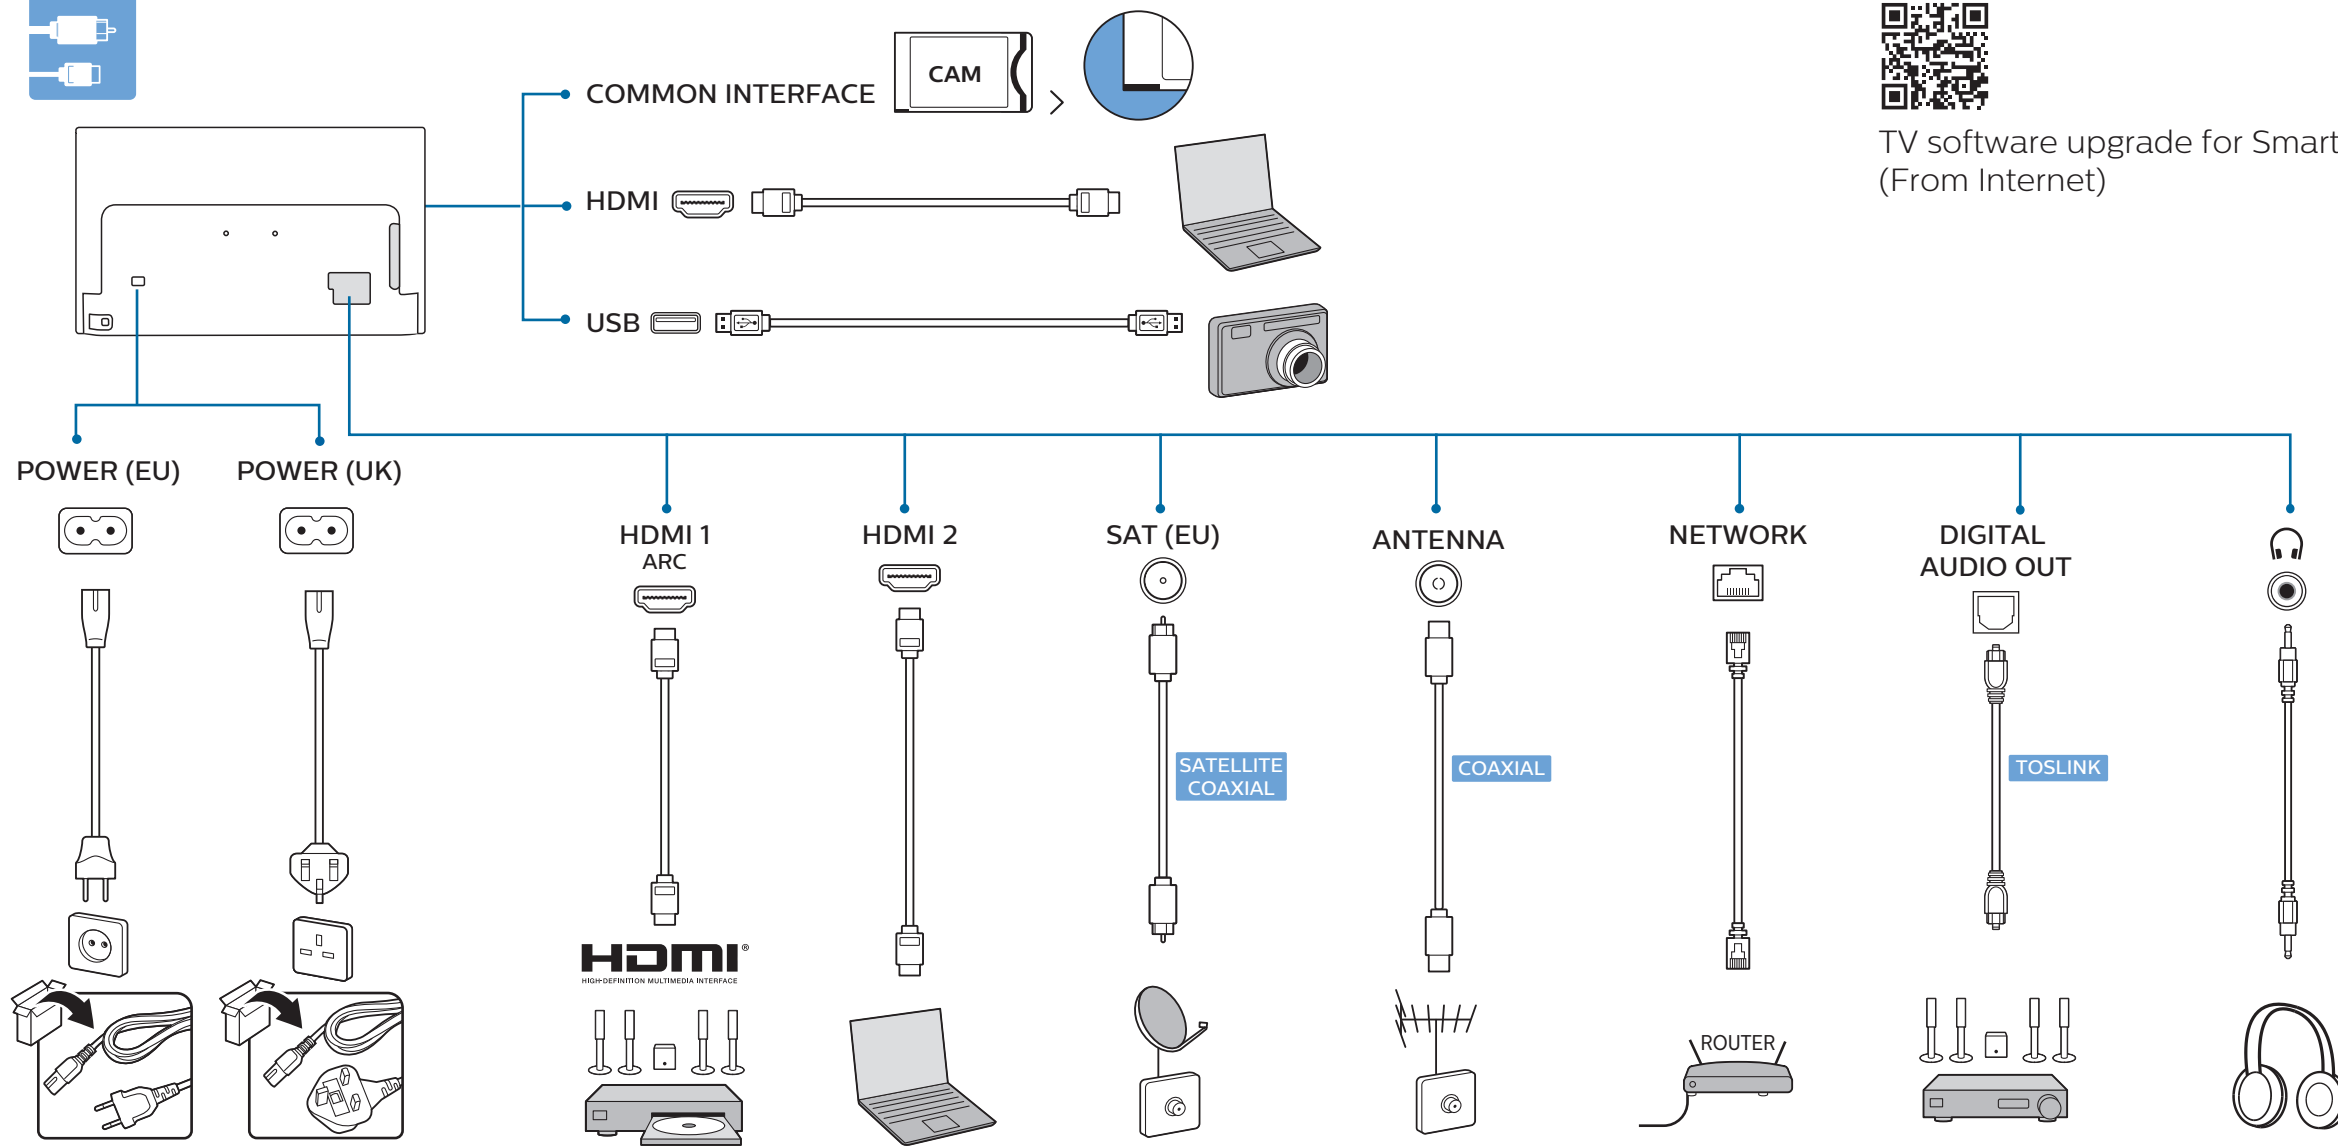

1

2

2x
AAA
R03
1.5V

3

TV software upgrade for Smart TV-
(From Internet)

All registered and unregistered trademarks are property of their respective owners. Specifications are subject to change without notice. Philips and the Philips' shield emblem are trademarks of Koninklijke Philips N.V. and are used under license from Koninklijke Philips N.V. 2020 © TP Vision Europe B.V. All rights reserved. philips.com