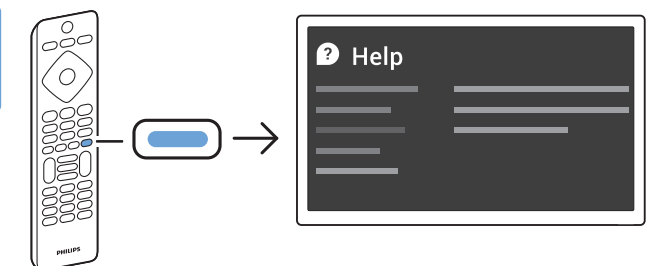

1

2

2x
AAA
R03
1.5V

3

TV software upgrade for Smart TV-
(From Internet)

All registered and unregistered trademarks are property of their respective owners. Specifications are subject to change without notice. Philips and the Philips' shield emblem are trademarks of Koninklijke Philips N.V. and are used under license from Koninklijke Philips N.V. 2020 © TP Vision Europe B.V. All rights reserved. philips.com