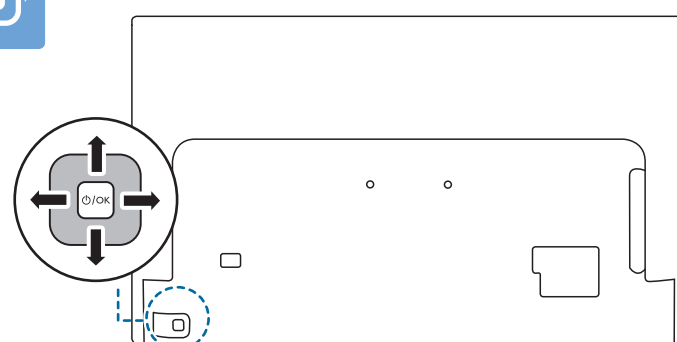

1

2

2x
AAA
R03
1.5V

3

TV software upgrade for Smart TV-
(From Internet)

All registered and unregistered trademarks are property of their respective owners. Specifications are subject to change without notice. Philips and the Philips' shield emblem are trademarks of Koninklijke Philips N.V. and are used under license from Koninklijke Philips N.V. 2020 © TP Vision Europe B.V. All rights reserved. philips.com