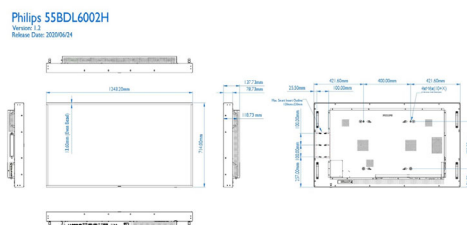

- Temperature range (operation): 0 ~ 40 °C
- Temperature range (storage): -20 ~ 60 °C
- MTBF: 50,000 hour(s)
- Altitude: 0 ~ 3000 m
- Humidity range (operation)[RH]: 20 ~ 80% RH (No condensation)
- Humidity range (storage) [RH]: 5 ~ 95% RH (No condensation)

Accessories

- Included accessories: AC Power Cord, Quick start guide, RS232 cable, Remote Control & AAA Batteries
- Included Accessories: RS232 daisy-chain cable, Edge Alignment Kit (1) -1 pcs, Edge Alignment Kit (2) - 2 pcs, Philips logo (x1), Thumbscrew (8pcs)

Miscellaneous

- On-Screen Display Languages: English, French, German, Italian, Polish, Russian, Spanish, Turkish, Simplified Chinese, Traditional Chinese, Arabic, Japanese, Portuguese, Dutch
- Regulatory approvals: CB, CE, UL/cUL, EAC, EMF, FCC, Class A, PSB, PSE, VCCI
- Warranty: 3 year warranty

Multimedia Applications

- USB Playback Audio: AAC, AIF, AIFC, ASF, M3U, M4A, MP3, MP4, PLS, WAV, WMA
- USB Playback Picture: BMP, GIF, JPEG, JPG, PNG
- USB Playback Video: ISM, M2TS, M4V, Manifest, MK3D, MKV, MP4, MPD, MPEG, MPG, MT2, MTS, TS, VOB

Supported Display Resolution

• Computer formats

Resolution	Refresh rate
1024 x 768	60, 75Hz
1280 x 1024	60Hz
1280 x 768	60Hz
1280 x 800	60Hz
1280 x 960	60Hz
1360 x 768	60Hz
1366 x 768	60Hz
1600 x 1200	60Hz
1920 x 1080	60Hz
640 x 480	60, 72, 75Hz
720 x 400	70Hz
800 x 600	60, 75Hz

• Video formats

Resolution	Refresh rate
1080i	25, 30Hz
1080p	50, 60Hz
720p	50, 60Hz

Issue date 2020-12-07

Version: 1.0.1

12 NC: 8670 001 68694
EAN: 87 12581 76871 3

© 2020 Koninklijke Philips N.V.
All Rights reserved.

Specifications are subject to change without notice.
Trademarks are the property of Koninklijke Philips N.V.
or their respective owners.

www.philips.com