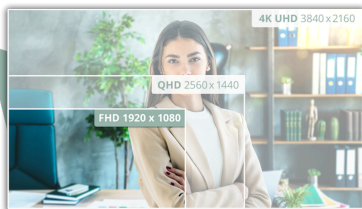

## Maximize productivity with the 24P4U 24" FHD monitor

The 24P4U offers a 24" FHD display with a 120Hz refresh rate and Hardware Anti-Blue Light for clear, comfortable viewing. Featuring a convenient pop-out USB hub and a professional design, it's the perfect monitor to streamline your workspace and enhance efficiency.

### FHD Resolution

Want to watch a Blu-ray movie in full quality, enjoy games in high resolution or read crisp text in office applications? Thanks to its Full HD resolution of 1920 x 1080 pixels, this monitor lets you do just that. Whatever you are viewing, with Full HD it will be displayed in rich detail without requiring a high-end graphics card or consuming a lot of your system's resources.

GENERAL	
Model Name	24P4U
Brand	AOC
Channel	B2B
Product line	Pro-line
Design family	P4
EAN	4038986142878

DISPLAY INFORMATION	
Screen size (inch)	23,8
Screen size (cm)	60,4
Flat / Curved	Flat
Display hardness	3H
Panel treatment	Antiglare (AG)
Pixel Pitch (mm)	0,2745
Pixels per Inch	93,0
Panel resolution	1920x1080
Aspect ratio	16:9
Panel type	IPS
Backlight type	WLED
Max Refresh rate	120 Hz
Response time GtG	4 ms
Static contrast ratio	1500:1
Dynamic contrast ratio	20M:1
Viewing angle (CR10)	178/178
Display colours	16.7M (6bits+FRC)
Brightness in nits	300 cd/m <sup>2</sup>
Local Dimming Zones	Global Dimming