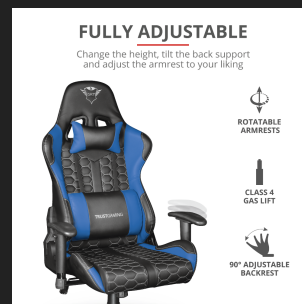

PRODUCT PICTORIAL 2