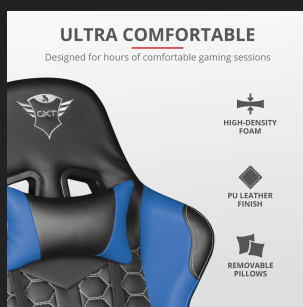

PRODUCT PICTORIAL 3