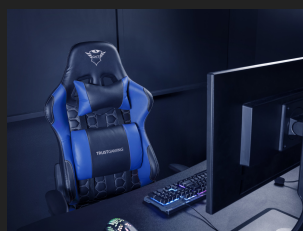

LIFESTYLE VISUAL 2