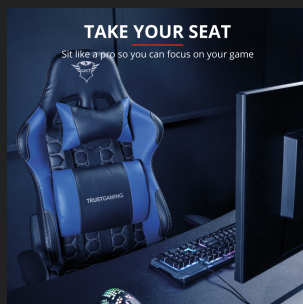

PRODUCT PICTORIAL 1