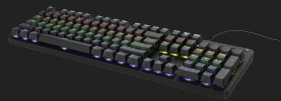

**#24200**

Mechanical Keyboard

Mechanical gaming keyboard with long lasting, quick responding switches and rainbow wave illumination

Key features

- Mechanical red switches with a linear feel and fast response time; ideal for gaming
- The switches will last up to 50 million keystrokes
- Anti-ghosting N-key rollover prevents keystrokes from not being registered
- Game Mode disables the Windows key to keep you in the game
- Your keyboard, your identity; 14 colour modes with adjustable brightness

LIGHTING

Backlight	True	Backlight colours	White Red Orange Green Blue Purple
Key illumination	True	Key colours	White Red Orange Green Blue Purple

FEATURES

Spill-proof	False	Silent keys	False
Wrist support	False	Software	False

PRODUCT PICTORIAL 3

PRODUCT PICTORIAL 4

PRODUCT ESHOT 1

PRODUCT VISUAL 2

PRODUCT VISUAL 3

PRODUCT TOP 1

PRODUCT EXTRA 1

PRODUCT SIDE 1