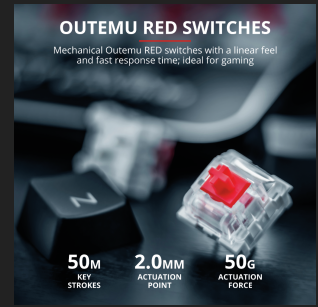

**#24200**

Mechanical Keyboard

Mechanical gaming keyboard with long lasting, quick responding switches and rainbow wave illumination

Key features

- Mechanical red switches with a linear feel and fast response time; ideal for gaming
- The switches will last up to 50 million keystrokes
- Anti-ghosting N-key rollover prevents keystrokes from not being registered
- Game Mode disables the Windows key to keep you in the game
- Your keyboard, your identity; 14 colour modes with adjustable brightness

LIGHTING

Backlight	True	Backlight colours	White Red Orange Green Blue Purple
Key illumination	True	Key colours	White Red Orange Green Blue Purple

FEATURES

Spill-proof	False	Silent keys	False
Wrist support	False	Software	False

COMPATIBILITY

Compatible Device Types Gaming console, laptop, pc

Compatible Consoles

PS4, Xbox One

Compatible Software Platforms Chrome OS, Mac OS, Windows

PRODUCT VISUAL 1

PRODUCT PICTORIAL 1

PRODUCT PICTORIAL 2