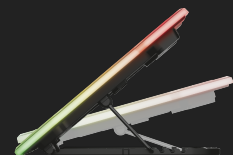

PRODUCT SIDE 1

PRODUCT EXTRA 1