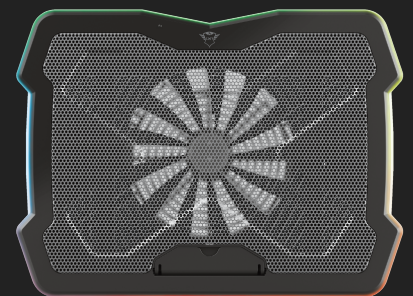

#24192

Multicolour-illuminated Laptop Cooling Stand

Multicolour-illuminated cooling stand to keep your laptop cool during the most heated gaming sessions

Key features

- Cooling stand with large 200mm fan to cool your laptop
- Adjust the speed of the fan for silence or performance mode
- Multicolour lighting completes the look of your gaming laptop
- Choose between 5 different colour modes (neon, rainbow, breathing, solid, flicker, off)
- Improve ergonomics by placing your laptop higher
- Adjust the angle in 4 steps, up to 210mm high

Airflow

The Trust Aura uses a 200mm cooling fan to keep your laptop cool when it's working hard during gameplay. Games can be pretty demanding on your laptop, so as your hardware is working hard to provide you with a great gaming experience, this fan will make sure your laptop stays nice and cool. And if your game isn't that demanding, switch to the silent mode for a quiet, refreshing breeze.

Ergonomics

This cooling stand is suitable for any laptop up to 17.3 inches. Usually, laptops can cause neck or back strain due to the bad viewing angle, but not with the Trust Aura. Adjust the angle of the Aura in 4 different steps, up to 210mm high, so you'll create an ergonomic viewing angle that suits you best.

It's About the Looks Too!

The metal mesh isn't just there to provide great airflow, it gives your gaming setup a cool look, too! And because gaming is all about standing out, the adjustable multicolour illumination provides you with a unique look. Choose from 5 different colour modes (neon, rainbow, breathing, solid, flicker, off) and create a gaming rig that's truly your own.