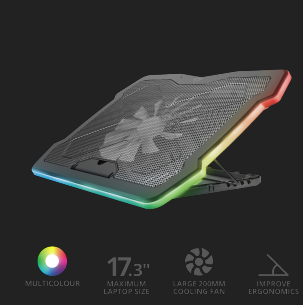

#24192

Multicolour-illuminated Laptop Cooling Stand

Multicolour-illuminated cooling stand to keep your laptop cool during the most heated gaming sessions

Key features

- Cooling stand with large 200mm fan to cool your laptop
- Adjust the speed of the fan for silence or performance mode
- Multicolour lighting completes the look of your gaming laptop
- Choose between 5 different colour modes (neon, rainbow, breathing, solid, flicker, off)
- Improve ergonomics by placing your laptop higher
- Adjust the angle in 4 steps, up to 210mm high

It's About the Looks Too!

The metal mesh isn't just there to provide great airflow, it gives your gaming setup a cool look, too! And because gaming is all about standing out, the adjustable multicolour illumination provides you with a unique look. Choose from 5 different colour modes (neon, rainbow, breathing, solid, flicker, off) and create a gaming rig that's truly your own.

PRODUCT VISUAL 1

PRODUCT PICTORIAL 1

PRODUCT PICTORIAL 2

PRODUCT PICTORIAL 3

PRODUCT PICTORIAL 4

PRODUCT ESHOT 1

PRODUCT VISUAL 2

PRODUCT VISUAL 3

PRODUCT TOP 1

PRODUCT SIDE 1

PRODUCT EXTRA 1

PRODUCT EXTRA 2