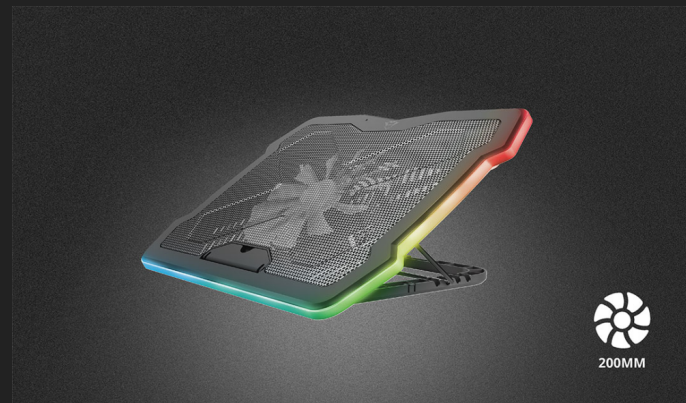

#24192

Multicolour-illuminated Laptop Cooling Stand

Multicolour-illuminated cooling stand to keep your laptop cool during the most heated gaming sessions

Key features

- Cooling stand with large 200mm fan to cool your laptop
- Adjust the speed of the fan for silence or performance mode
- Multicolour lighting completes the look of your gaming laptop
- Choose between 5 different colour modes (neon, rainbow, breathing, solid, flicker, off)
- Improve ergonomics by placing your laptop higher
- Adjust the angle in 4 steps, up to 210mm high

MULTICOLOUR

Cool, Calm and Collected

Keep your laptop cool during heated gaming sessions, stay in an ergonomic position to reduce strain on your neck and back, while looking great thanks to the multicolour lighting. Complete your gaming look and stay cool.

Airflow

The Trust Aura uses a 200mm cooling fan to keep your laptop cool when it's working hard during gameplay. Games can be pretty demanding on your laptop, so as your hardware is working hard to provide you with a great gaming experience, this fan will make sure your laptop stays nice and cool. And if your game isn't that demanding, switch to the silent mode for a quiet, refreshing breeze.

It's About the Looks Too!

The metal mesh isn't just there to provide great airflow, it gives your gaming setup a cool look, too! And because gaming is all about standing out, the adjustable multicolour illumination provides you with a unique look. Choose from 5 different colour modes (neon, rainbow, breathing, solid, flicker, off) and create a gaming rig that's truly your own.