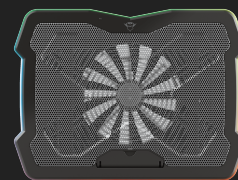

It's About the Looks Too!

The metal mesh isn't just there to provide great airflow, it gives your gaming setup a cool look, too! And because gaming is all about standing out, the adjustable multicolour illumination provides you with a unique look. Choose from 5 different colour modes (neon, rainbow, breathing, solid, flicker, off) and create a gaming rig that's truly your own.

PRODUCT VISUAL 1

PRODUCT PICTORIAL 1

PRODUCT PICTORIAL 2

PRODUCT PICTORIAL 3

PRODUCT PICTORIAL 4

PRODUCT ESHOT 1

PRODUCT VISUAL 2

PRODUCT VISUAL 3

PRODUCT TOP 1

PRODUCT SIDE 1

PRODUCT EXTRA 1

PRODUCT EXTRA 2