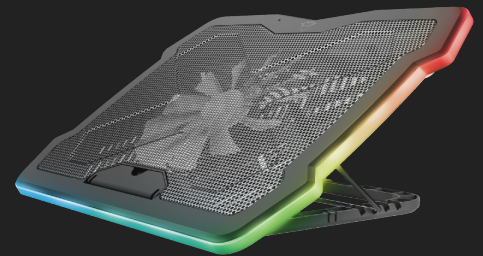

#24192

Multicolour-illuminated Laptop Cooling Stand

Multicolour-illuminated cooling stand to keep your laptop cool during the most heated gaming sessions

Key features

- Cooling stand with large 200mm fan to cool your laptop
- Adjust the speed of the fan for silence or performance mode
- Multicolour lighting completes the look of your gaming laptop
- Choose between 5 different colour modes (neon, rainbow, breathing, solid, flicker, off)
- Improve ergonomics by placing your laptop higher
- Adjust the angle in 4 steps, up to 210mm high

MULTICOLOUR

Cool, Calm and Collected

Keep your laptop cool during heated gaming sessions, stay in an ergonomic position to reduce strain on your neck and back, while looking great thanks to the multicolour lighting. Complete your gaming look and stay cool.

Airflow

The Trust Aura uses a 200mm cooling fan to keep your laptop cool when it's working hard during gameplay. Games can be pretty demanding on your laptop, so as your hardware is working hard to provide you with a great gaming experience, this fan will make sure your laptop stays nice and cool. And if your game isn't that demanding, switch to the silent mode for a quiet, refreshing breeze.

It's About the Looks Too!

The metal mesh isn't just there to provide great airflow, it gives your gaming setup a cool look, too! And because gaming is all about standing out, the adjustable multicolour illumination provides you with a unique look. Choose from 5 different colour modes (neon, rainbow, breathing, solid, flicker, off) and create a gaming rig that's truly your own.