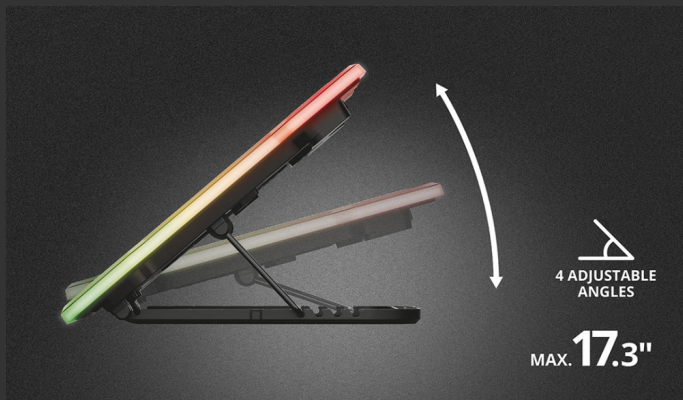

#24192

Multicolour-illuminated Laptop Cooling Stand

Multicolour-illuminated cooling stand to keep your laptop cool during the most heated gaming sessions

Key features

- Cooling stand with large 200mm fan to cool your laptop
- Adjust the speed of the fan for silence or performance mode
- Multicolour lighting completes the look of your gaming laptop
- Choose between 5 different colour modes (neon, rainbow, breathing, solid, flicker, off)
- Improve ergonomics by placing your laptop higher
- Adjust the angle in 4 steps, up to 210mm high

MULTICOLOUR

Cool, Calm and Collected

Keep your laptop cool during heated gaming sessions, stay in an ergonomic position to reduce strain on your neck and back, while looking great thanks to the multicolour lighting. Complete your gaming look and stay cool.

Airflow

The Trust Aura uses a 200mm cooling fan to keep your laptop cool when it's working hard during gameplay. Games can be pretty demanding on your laptop, so as your hardware is working hard to provide you with a great gaming experience, this fan will make sure your laptop stays nice and cool. And if your game isn't that demanding, switch to the silent mode for a quiet, refreshing breeze.

It's About the Looks Too!

The metal mesh isn't just there to provide great airflow, it gives your gaming setup a cool look, too! And because gaming is all about standing out, the adjustable multicolour illumination provides you with a unique look. Choose from 5 different colour modes (neon, rainbow, breathing, solid, flicker, off) and create a gaming rig that's truly your own.