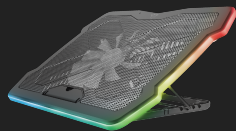

It's About the Looks Too!

The metal mesh isn't just there to provide great airflow, it gives your gaming setup a cool look, too! And because gaming is all about standing out, the adjustable multicolour illumination provides you with a unique look. Choose from 5 different colour modes (neon, rainbow, breathing, solid, flicker, off) and create a gaming rig that's truly your own.

PRODUCT VISUAL 1

PRODUCT PICTORIAL 1

PRODUCT PICTORIAL 2

PRODUCT PICTORIAL 3

PRODUCT PICTORIAL 4

PRODUCT ESHOT 1

PRODUCT VISUAL 2

PRODUCT VISUAL 3