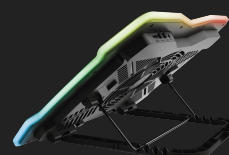

PRODUCT EXTRA 2