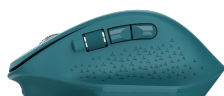

PRODUCT SIDE 1