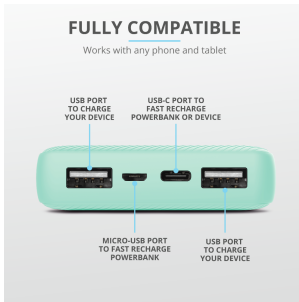

**Primo Compact Powerbank
15.000 mAh - Blue**
23899

PRODUCT VISUAL 1

PRODUCT PICTORIAL 1

PRODUCT PICTORIAL 2

PRODUCT PICTORIAL 3

PRODUCT PICTORIAL 4

PRODUCT PICTORIAL 5

PRODUCT PICTORIAL 6

PRODUCT ESHOT 1

PRODUCT VISUAL 2

PRODUCT FRONT 1

PRODUCT TOP 1

PRODUCT EXTRA 1