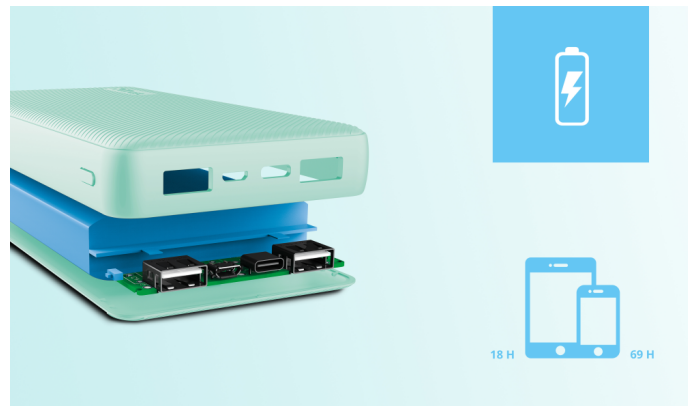

What's in the box

- Powerbank
- Micro-USB charge cable
- User guide

System requirements

- USB charger to charge the powerbank

15.000 MAH
POWER

FAST CHARGE
3A/15W

SAFE FOR
FLYING

Fast Power on-the-go

The days of empty phone batteries have come to an end. Fast-charging and with high capacity, the Primo Powerbank 15.000 mAh is your convenient source of power when you're on-the-go. Compact in size, fully compatible via USB-A or USB-C ports, and charging three devices at once, you can now stay connected anywhere, anytime.

Portable with High Capacity

Small in size, but big in functionality, the Primo offers 15.000 mAh capacity in a compact design and slips easily into any bag. With this travel companion you can stay connected when you're out and about, fully charging your phone up to 6 times and granting you up to 69 extra hours of phone battery or 18 extra hours on your tablet. **Depends on brand/model and battery condition. For indication only

Speedy Charge and Recharge

The Primo Powerbank 15.000 mAh is fast and smart: it automatically delivers the maximum power for your devices**. You can also quickly recharge the powerbank with the included micro-USB cable or via the USB-C port. The smart LED level indicator on the powerbank lets you know when it's time to recharge. **Fast-charge with maximum speed via USB-C (15W) or USB-A (10W). Charging speed varies between devices