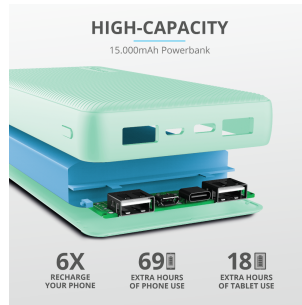

PRODUCT VISUAL 1

PRODUCT PICTORIAL 1