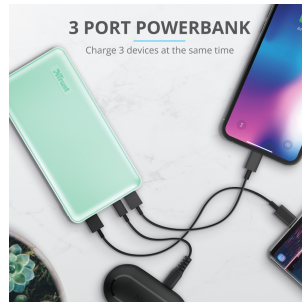

#23902

Compact 15.000 mAh powerbank

Fast and high-capacity powerbank in compact design (15.000 mAh)

Key features

- High-capacity and compact design that fits in any pocket or bag
- Stay connected: recharge your phone up to 6x
- Compatible with all phones and tablets, including Apple and Samsung
- Fast and smart: automatically delivers the maximum power for your devices
- Up to 69 extra hours of phone battery or 18 extra hours on your tablet
- Charge 3 devices at once thanks to 2 USB-A ports and 1 USB-C port

The days of empty phone batteries have come to an end. Fast-charging and with high capacity, the Primo Powerbank 15.000 mAh is your convenient source of power when you're on-the-go. Compact in size, fully compatible via USB-A or USB-C ports, and charging three devices at once, you can now stay connected anywhere, anytime.

Three Devices at Once

With 2 USB-A ports and 1 USB-C port you can charge virtually any device from any brand, including Apple and Samsung. You can also charge three devices simultaneously; plug in your phone, tablet and camera alike.

**Primo Compact Powerbank
15.000 mAh - Blue**
23899

PRODUCT VISUAL 1

PRODUCT PICTORIAL 1

PRODUCT PICTORIAL 2

PRODUCT PICTORIAL 3

PRODUCT PICTORIAL 4

PRODUCT PICTORIAL 5

PRODUCT PICTORIAL 6