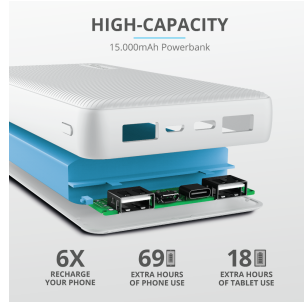

PRODUCT PICTORIAL 1