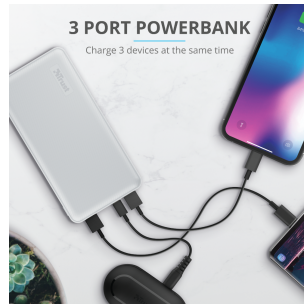

### Key features

- High-capacity and compact design that fits in any pocket or bag
- Stay connected: recharge your phone up to 6x
- Compatible with all phones and tablets, including Apple and Samsung
- Fast and smart: automatically delivers the maximum power for your devices
- Up to 69 extra hours of phone battery or 18 extra hours on your tablet
- Charge 3 devices at once thanks to 2 USB-A ports and 1 USB-C port

## Fast Power on-the-go

The days of empty phone batteries have come to an end. Fast-charging and with high capacity, the Primo Powerbank 15.000 mAh is your convenient source of power when you're on-the-go. Compact in size, fully compatible via USB-A or USB-C ports, and charging three devices at once, you can now stay connected anywhere, anytime.

## Three Devices at Once

With 2 USB-A ports and 1 USB-C port you can charge virtually any device from any brand, including Apple and Samsung. You can also charge three devices simultaneously; plug in your phone, tablet and camera alike.

**PRODUCT VISUAL 1**

**PRODUCT PICTORIAL 1**

**PRODUCT PICTORIAL 2**

**PRODUCT PICTORIAL 3**

**PRODUCT PICTORIAL 4**

**PRODUCT PICTORIAL 5**

**PRODUCT PICTORIAL 6**

**PRODUCT ESHOT 1**