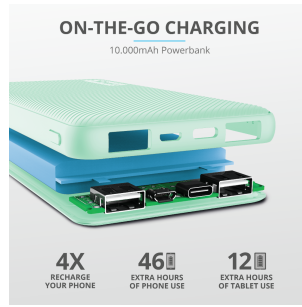

**Primo Ultra-thin Powerbank
10.000 mAh - White**
23896

**Primo Ultra-thin Powerbank
10.000 mAh - Blue**
23894

PRODUCT VISUAL 1

PRODUCT PICTORIAL 1

PRODUCT PICTORIAL 2

PRODUCT PICTORIAL 3

PRODUCT PICTORIAL 4