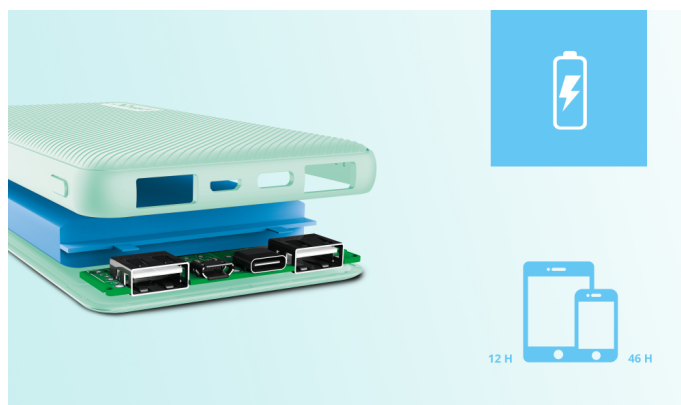

#23898

Ultra-thin 10.000 mAh Powerbank

Ultra-thin powerbank for fast on-the-go charging (10.000 mAh)

Key features

- Ultra-thin and lightweight design fits in any pocket or bag
- Fast and smart: automatically delivers the maximum power for your devices
- Compatible with all phones and tablets, including Apple and Samsung
- Stay connected: recharge your phone up to 4x
- Up to 46 extra hours of phone battery or 12 extra hours on your tablet
- Charge 3 devices at once thanks to 2 USB-A ports and 1 USB-C port

What's in the box

- Powerbank
- Micro-USB charge cable
- User guide

System requirements

- USB charger to charge the powerbank

**10.000 MAH
POWER**

**46 HOURS OR
4 FULL CHARGES**

**FAST CHARGE
3A/15W**

**SAFE FOR
FLYING**

Portable with High Capacity

Small in size, but big in functionality, the Primo offers 10.000 mAh capacity in a compact design and slips easily into any bag. With this travel companion you can stay connected when you're out and about, fully charging your phone up to 4 times and granting you up to 46 extra hours of phone battery or 12 extra hours on your tablet. **Depends on brand/model and battery condition. For indication only

Speedy Charge and Recharge

The Trust Primo Powerbank 10.000 mAh is fast and smart: it automatically delivers the maximum power for your devices**. You can also quickly recharge the powerbank with the included micro-USB cable or via the USB-C port. The smart LED level indicator on the powerbank lets you know when it's time to recharge. **Fast-charge with maximum speed via USB-C (15W) or USB-A (12W). Charging speed varies between devices