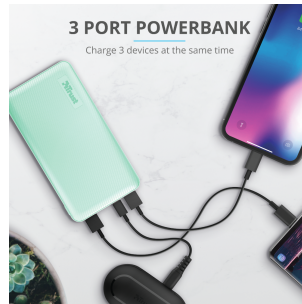

Fast Power on-the-go

The days of empty phone batteries have come to an end. Fast-charging, the Trust Primo Powerbank 10.000 mAh is your convenient source of power when you're on-the-go. Compact in size, fully compatible via USB-A or USB-C ports, and charging three devices at once, you can now stay connected anywhere, anytime.

Portable with High Capacity

Small in size, but big in functionality, the Primo offers 10.000 mAh capacity in a compact design and slips easily into any bag. With this travel companion you can stay connected when you're out and about, fully charging your phone up to 4 times and granting you up to 46 extra hours of phone battery or 12 extra hours on your tablet. **Depends on brand/model and battery condition. For indication only

Three Devices at Once

With 2 USB-A ports and 1 USB-C port you can charge virtually any device from any brand, including Apple and Samsung. You can also charge three devices simultaneously; plug in your phone, tablet and camera alike.

**Primo Ultra-thin Powerbank
10.000 mAh - White**
23896

**Primo Ultra-thin Powerbank
10.000 mAh - Blue**
23894

PRODUCT VISUAL 1

PRODUCT PICTORIAL 1

PRODUCT PICTORIAL 2

PRODUCT PICTORIAL 3

PRODUCT PICTORIAL 4