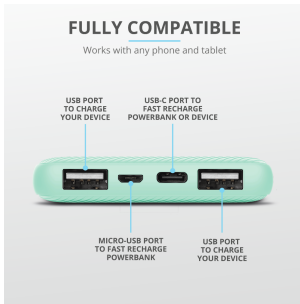

**Primo Ultra-thin Powerbank
10.000 mAh - White**
23896

**Primo Ultra-thin Powerbank
10.000 mAh - Blue**
23894

PRODUCT VISUAL 1

PRODUCT PICTORIAL 1

PRODUCT PICTORIAL 2

PRODUCT PICTORIAL 3

PRODUCT PICTORIAL 4