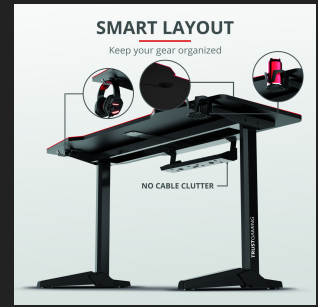

PRODUCT PICTORIAL 2