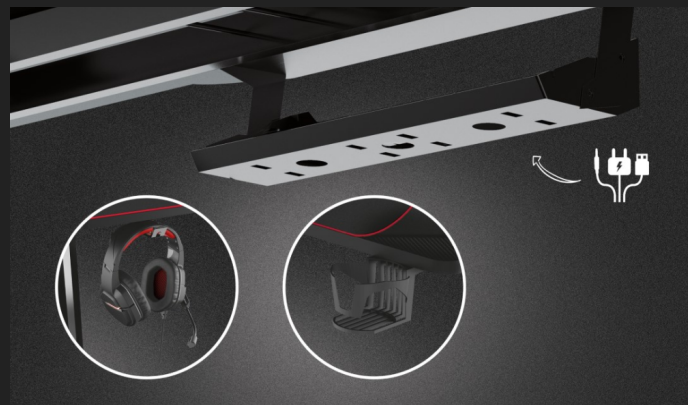

Clean Desk Policy

A clean desk equals a clear mind. Keep your desk free from clutter by using the integrated cable management system so you won't be distracted. Keep your headphones nearby by placing them on the headphone holder and take a sip from your beverage from the cup holder as you look over your newly established empire.