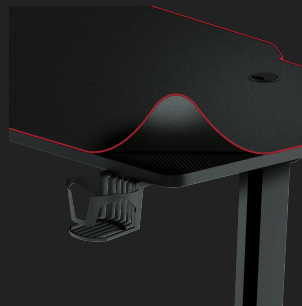

#23802

XL Gaming Desk

XL gaming desk with full-surface mouse pad

Key features

- XL gaming desk (140x66cm) for ultimate gaming freedom
- Full-surface mouse pad for accurate and smooth control
- Surface texture optimised for all mouse sensitivity settings and sensors
- Cable management system to hold and guide your cables out of sight
- Optional headset and cup holder included
- Steel frame, high-quality desk top and height-adjustable feet

What's in the box

- Desk
- Mouse pad
- Cup holder
- Cable tray
- Assembly materials
- User guide

FULL DESK-SIZE
MOUSEPAD

CABLE
MANAGEMENT

CUP & HEADSET
HOLDER

140 X 66CM
DESK SPACE

Rise of the Imperius

Turn on your gaming PC, log into your favourite game and make a name for yourself. The Trust Imperius will be your solid foundation on which to build your online empire. A large surface of 140x66cm, an integrated cable management system and a full-surface mousepad; this gaming desk already laid the groundwork for you.

Steel Empire

The Trust Imperius is built like a tank: with a solid, steel frame. The height-adjustable feet make this table suitable for anyone with big aspirations, and on top of that lays the high-quality desk top. A stable surface is rock-solid foundation for any gamer looking for victory.

PRODUCT PICTORIAL 1

PRODUCT PICTORIAL 2

PRODUCT PICTORIAL 3

PRODUCT ESHOT 1

PRODUCT VISUAL 2

PRODUCT SIDE 1

PRODUCT EXTRA 1

PRODUCT EXTRA 2