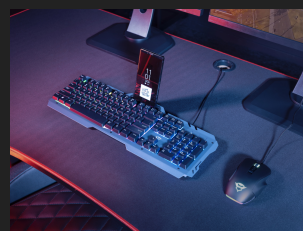

### Key features

- Full-size layout with sturdy metal top plate
- Rainbow LED lighting with adjustable brightness and speed
- Special gaming mode to disable the Windows key, for uninterrupted gaming
- Quick and easy control via 12 office and media function keys
- Integrated phone holder to keep an eye on your screen

## Eyes on the Prize

Stay focused, especially when you're in the middle of a hectic battle. The Esca has a special gaming mode, which disables the Windows key to make sure you're not accidentally kicked to the desktop. On top of that, incoming messages on your phone can really be distracting. By placing your phone in the integrated holder, you'll easily see if you've got an important message, without having to take your eyes off the screen for longer than a second.

## Your Identity

The Trust Esca is equipped with rainbow illuminated LEDs to give it that true gamer aesthetic. Adjust the speed of the colours and set the brightness to the level you like the most. Plug this gaming keyboard in your PC, adjust it to your liking and go online. The noobs are waiting for you.

**PRODUCT PICTORIAL 3**

**PRODUCT ESHOT 1**

**PRODUCT VISUAL 2**

**PRODUCT TOP 1**

**PRODUCT EXTRA 1**

**PACKAGE VISUAL 1**

**PACKAGE FRONT 1**

**LIFESTYLE VISUAL 1**