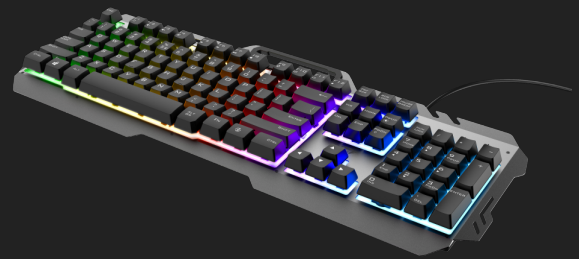

## Metal Rainbow LED Gaming Keyboard

Metal gaming keyboard with rainbow LED illumination

### Key features

- Full-size layout with sturdy metal top plate
- Rainbow LED lighting with adjustable brightness and speed
- Special gaming mode to disable the Windows key, for uninterrupted gaming
- Quick and easy control via 12 office and media function keys
- Integrated phone holder to keep an eye on your screen

## Strong and Colourful

With a sturdy, metal top plate, the Trust GXT 853 Esca Metal Rainbow Gaming Keyboard can withstand anything you're faced with on the online battlefield. This colourful gaming keyboard uses adjustable LED lighting to give it that true gamer aesthetic, while the integrated phone holder will help you keep an eye on incoming messages while you play.

## Your Identity

The Trust Esca is equipped with rainbow illuminated LEDs to give it that true gamer aesthetic. Adjust the speed of the colours and set the brightness to the level you like the most. Plug this gaming keyboard in your PC, adjust it to your liking and go online. The noobs are waiting for you.