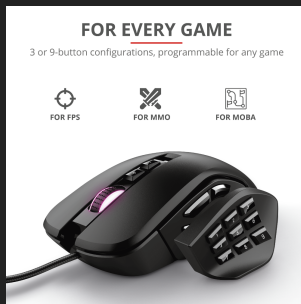

PRODUCT PICTORIAL 3