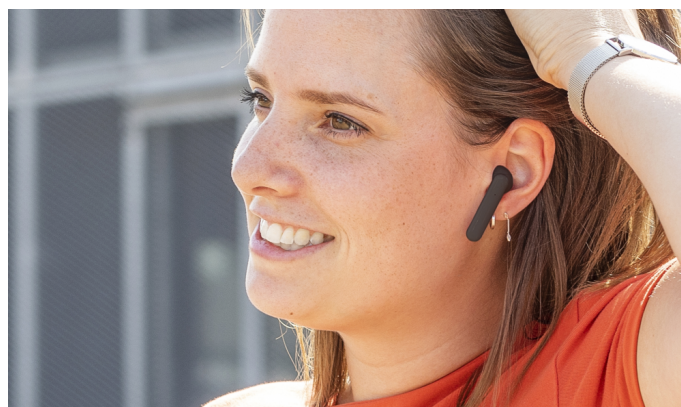

On-Trend Design

With their trendy minimalist design, the earphones combine great sound with great looks. Thanks to their comfort fit ear shell pods, you'll enjoy earphones that stay in place and comfortable all day long, whilst keeping you alert for nearby sounds.