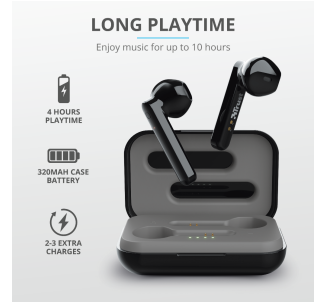

PRODUCT PICTORIAL 2