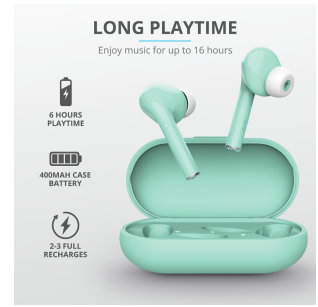

Nika Touch Bluetooth Wireless Earphones - blue
23702

PRODUCT VISUAL 1

PRODUCT PICTORIAL 1

PRODUCT PICTORIAL 2

PRODUCT PICTORIAL 3

PRODUCT PICTORIAL 4

PRODUCT PICTORIAL 5

PRODUCT ESHOT 1

LIFESTYLE VISUAL 1

LIFESTYLE VISUAL 2

LIFESTYLE VISUAL 3

PRODUCT VISUAL 2

PRODUCT VISUAL 3