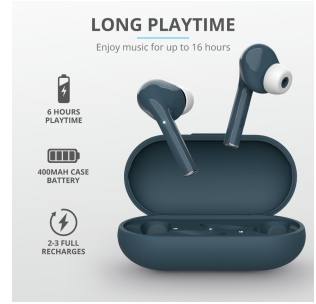

**Nika Touch Bluetooth Wireless Earphones - mint**  
23703

PRODUCT VISUAL 1

PRODUCT PICTORIAL 1

PRODUCT PICTORIAL 2

PRODUCT PICTORIAL 3

PRODUCT PICTORIAL 4

PRODUCT PICTORIAL 5

PRODUCT ESHOT 1