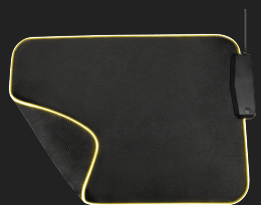

**#23646**

Illuminated Flexible Mouse Pad & USB Hub

Flexible mouse pad with RGB-illuminated edges and 4 USB ports

Key features

- Flexible design with comfortable fabric surface (350x250mm)
- 4 USB ports to connect USB devices within reach
- Multicolour RGB LED-illuminated edges
- Optimised for various sensitivity settings and all sensors
- Switch lights on/off and select RGB mode (10 solid colours, breathing and full spectrum)
- Non-slip rubber base

Colour the Stage

Be it your own gaming room, your friend's house, or an event area, the Glide will set the tone. The pad's edges are surrounded by shining RGB LED lighting, so select your battle-ready colour or mode and get going.

FEATURES

Anti-skid	True	Two-sided	False
Roll-up	False	Wrist support	False
Edges	Illuminated		

PRODUCT VISUAL 1

PRODUCT ESHOT 1

PRODUCT TOP 1

PRODUCT TOP 2

PRODUCT TOP 3

PRODUCT TOP 4