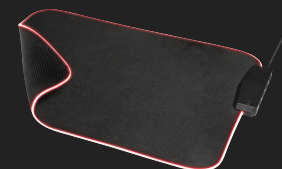

PRODUCT VISUAL 3