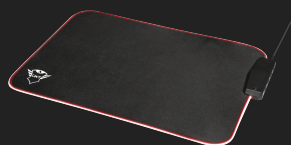

PRODUCT VISUAL 4