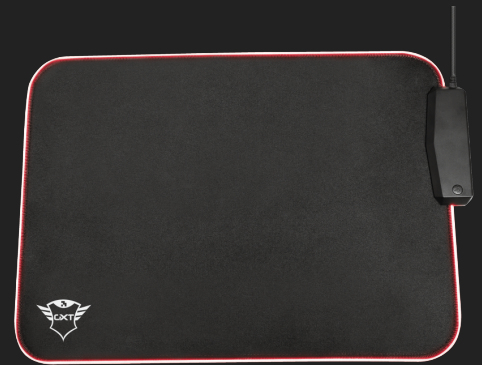

**#23646**

Illuminated Flexible Mouse Pad & USB Hub

Flexible mouse pad with RGB-illuminated edges and 4 USB ports

Key features

- Flexible design with comfortable fabric surface (350x250mm)
- 4 USB ports to connect USB devices within reach
- Multicolour RGB LED-illuminated edges
- Optimised for various sensitivity settings and all sensors
- Switch lights on/off and select RGB mode (10 solid colours, breathing and full spectrum)
- Non-slip rubber base

What's in the box

- Mouse pad with integrated USB hub and fixed USB cable
- Gaming sticker

System requirements

- PC / Laptop
- USB-A port (for LED power and USB hub)

FLEXIBLE
MATERIAL

SURFACE AREA
350X250MM

WITH 4 PORTS
USB HUB

MULTIPLE
COLOUR MODES

Pad, Light, Action

Combining the best in functionality and style, the Trust GXT 765 Glide RGB Flexible Mouse Pad offers you the best of both worlds. A surface that gives your mouse all the freedom it needs, 4 USB ports, plus a stunning light show; there's no better guarantee for the best gaming experience.

Colour the Stage

Be it your own gaming room, your friend's house, or an event area, the Glide will set the tone. The pad's edges are surrounded by shining RGB LED lighting, so select your battle-ready colour or mode and get going.