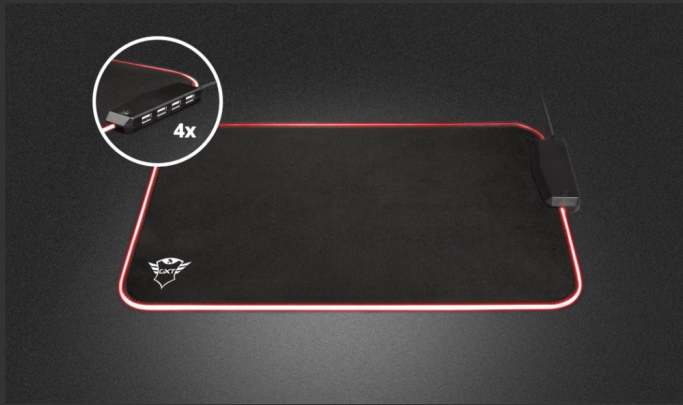

**#23646**

Illuminated Flexible Mouse Pad & USB Hub

Flexible mouse pad with RGB-illuminated edges and 4 USB ports

Key features

- Flexible design with comfortable fabric surface (350x250mm)
- 4 USB ports to connect USB devices within reach
- Multicolour RGB LED-illuminated edges
- Optimised for various sensitivity settings and all sensors
- Switch lights on/off and select RGB mode (10 solid colours, breathing and full spectrum)
- Non-slip rubber base

What's in the box

- Mouse pad with integrated USB hub and fixed USB cable
- Gaming sticker

System requirements

- PC / Laptop
- USB-A port (for LED power and USB hub)

FLEXIBLE
MATERIAL

SURFACE AREA
350X250MM

WITH 4 PORTS
USB HUB

MULTIPLE
COLOUR MODES

Pad, Light, Action

Combining the best in functionality and style, the Trust GXT 765 Glide RGB Flexible Mouse Pad offers you the best of both worlds. A surface that gives your mouse all the freedom it needs, 4 USB ports, plus a stunning light show; there's no better guarantee for the best gaming experience.

Colour the Stage

Be it your own gaming room, your friend's house, or an event area, the Glide will set the tone. The pad's edges are surrounded by shining RGB LED lighting, so select your battle-ready colour or mode and get going.