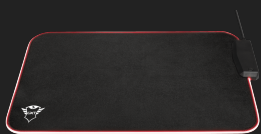

**#23646**

Illuminated Flexible Mouse Pad & USB Hub

Flexible mouse pad with RGB-illuminated edges and 4 USB ports

Key features

- Flexible design with comfortable fabric surface (350x250mm)
- 4 USB ports to connect USB devices within reach
- Multicolour RGB LED-illuminated edges
- Optimised for various sensitivity settings and all sensors
- Switch lights on/off and select RGB mode (10 solid colours, breathing and full spectrum)
- Non-slip rubber base

CHARACTERISTICS

Size (XS-XXXL)	L
-----------------------	---

MATERIALS

Material bottom	Rubber	Material inside	Rubber
Material topside	Nylon		

LIGHTING

Backlight	True
------------------	------

COMPATIBILITY

Supported sensor type	Laser, optical	Compatible Device Types	Accessories, laptop, pc
------------------------------	----------------	--------------------------------	-------------------------

FEATURES

Anti-skid	True	Two-sided	False
Roll-up	False	Wrist support	False
Edges	Illuminated		

PRODUCT VISUAL 1

PRODUCT ESHOT 1

PRODUCT TOP 1

PRODUCT TOP 2

PRODUCT TOP 3

PRODUCT TOP 4