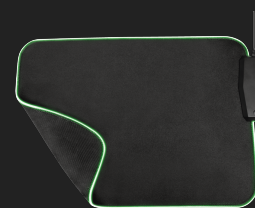

**#23646**

Illuminated Flexible Mouse Pad & USB Hub

Flexible mouse pad with RGB-illuminated edges and 4 USB ports

Key features

- Flexible design with comfortable fabric surface (350x250mm)
- 4 USB ports to connect USB devices within reach
- Multicolour RGB LED-illuminated edges
- Optimised for various sensitivity settings and all sensors
- Switch lights on/off and select RGB mode (10 solid colours, breathing and full spectrum)
- Non-slip rubber base

Colour the Stage

Be it your own gaming room, your friend's house, or an event area, the Glide will set the tone. The pad's edges are surrounded by shining RGB LED lighting, so select your battle-ready colour or mode and get going.

FEATURES

Anti-skid	True	Two-sided	False
Roll-up	False	Wrist support	False
Edges	Illuminated		

PRODUCT VISUAL 1

PRODUCT ESHOT 1

PRODUCT TOP 1

PRODUCT TOP 2

PRODUCT TOP 3

PRODUCT TOP 4

PRODUCT TOP 5

PRODUCT VISUAL 2

PRODUCT VISUAL 3

PRODUCT VISUAL 4

PRODUCT VISUAL 5

PACKAGE VISUAL 1