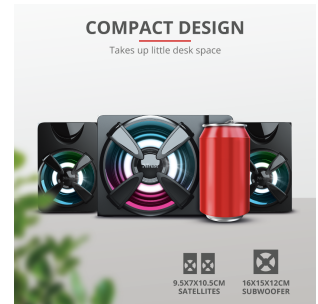

PRODUCT PICTORIAL 5