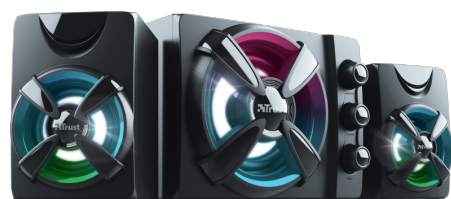

#23644

RGB 2.1 Gaming Speaker Set

RGB-illuminated 2.1 gaming speaker set

Key features

- 2.1 Gaming speaker set with 2 satellite speakers and 1 subwoofer
- Clear sound with 22W peak power
- Compact size takes up little space on your desk or table
- LED-illuminated satellites and wooden subwoofer with colourful RGB cycle
- USB-powered: no wall power needed, just plug into your laptop or PC
- Bass, treble and volume control on the front of the subwoofer

What's in the box

- Two satellite speakers with cables attached
- Subwoofer with USB cable attached
- User guide

System requirements

- USB port (for power)
- 3.5mm audio connection

Crisp Gaming Sounds

Enhance the sound of your games with the Trust Ziva RGB 2.1 Gaming Speaker Set. With crisp sound and impressive LED lights in both the satellite speakers and the subwoofer, the set will take your gaming experience to the next level.

Clear and Compact

The compact speaker set takes little space on your desk. But don't let the compact size fool you: the set produces crisp sound with 22W peak performance. The wooden subwoofer, with easy to reach volume, bass and treble controls on the front, will add a rich bass to the sound.

Succeed With Flying Colours

Both the satellite speakers and the subwoofer are equipped with impressive lights. The RGB cycle is the ideal addition to add impressive colours to your gaming setup.

Just Plug In