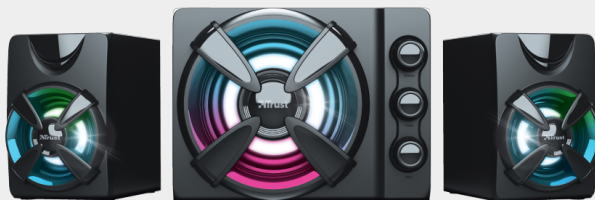

#23644

RGB 2.1 Gaming Speaker Set

RGB-illuminated 2.1 gaming speaker set

Key features

- 2.1 Gaming speaker set with 2 satellite speakers and 1 subwoofer
- Clear sound with 22W peak power
- Compact size takes up little space on your desk or table
- LED-illuminated satellites and wooden subwoofer with colourful RGB cycle
- USB-powered: no wall power needed, just plug into your laptop or PC
- Bass, treble and volume control on the front of the subwoofer

What's in the box

- Two satellite speakers with cables attached
- Subwoofer with USB cable attached
- User guide

System requirements

- USB port (for power)
- 3.5mm audio connection

Crisp Gaming Sounds

Enhance the sound of your games with the Trust Ziva RGB 2.1 Gaming Speaker Set. With crisp sound and impressive LED lights in both the satellite speakers and the subwoofer, the set will take your gaming experience to the next level.

Clear and Compact

The compact speaker set takes little space on your desk. But don't let the compact size fool you: the set produces crisp sound with 22W peak performance. The wooden subwoofer, with easy to reach volume, bass and treble controls on the front, will add a rich bass to the sound.

Succeed With Flying Colours

Both the satellite speakers and the subwoofer are equipped with impressive lights. The RGB cycle is the ideal addition to add impressive colours to your gaming setup.

Just Plug In