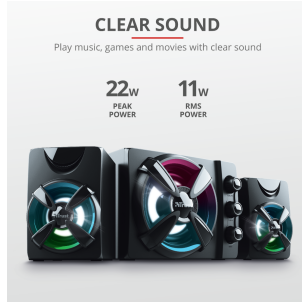

PRODUCT VISUAL 1

PRODUCT PICTORIAL 1