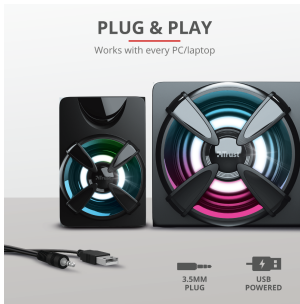

PRODUCT PICTORIAL 3