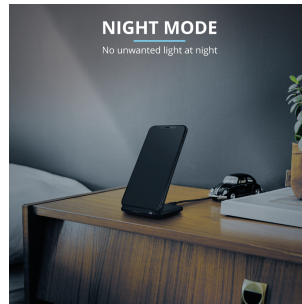

PRODUCT PICTORIAL 4