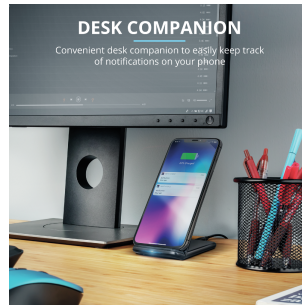

PRODUCT PICTORIAL 1