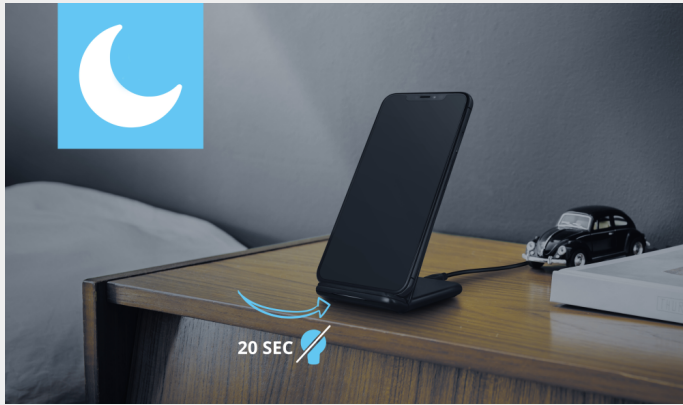

Good night

Don't worry about being woken up by flashing lights when charging your phone at night. 20 seconds after placing your phone in the charger, night mode will activate, automatically turning off the indicator light.