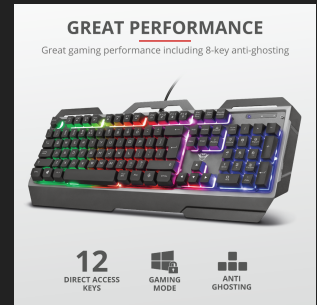

**#23577**

Metal Gaming Keyboard

Gaming keyboard with metal top plate and multicolour illumination

Key features

- Full-size layout with strong metal top plate
- Breathing multicolour illumination with adjustable brightness and speed
- Anti-ghosting: up to 8 simultaneous key pressings
- Game-mode switch; directly disable Windows key
- 12 Direct access media keys

What's in the box

- Keyboard
- Gaming sticker

System requirements

- PC/Laptop with USB port
- Windows 10, 8 or 7

**METAL
BODY****GAMING
MODE****ANTI-
GHOSTING****MULTICOLOUR
ILLUMINATION**

Action-Ready Gaming Keyboard

LIGHTING

Backlight	True	Backlight colours	Rainbow
Key illumination	False		

FEATURES

Spill-proof	True	Silent keys	False
On-board memory	False	Wrist support	False
Software	False		

COMPATIBILITY

Compatible Device Types	Laptop, pc	Compatible Consoles	PS4, Xbox One
Compatible Software Platforms	Chrome OS, Linux, Mac OS, Windows		

PRODUCT VISUAL 1

PRODUCT PICTORIAL 1

PRODUCT PICTORIAL 2

PRODUCT PICTORIAL 3

PRODUCT ESHOT 1

LIFESTYLE VISUAL 1

PRODUCT VISUAL 2

PRODUCT TOP 1