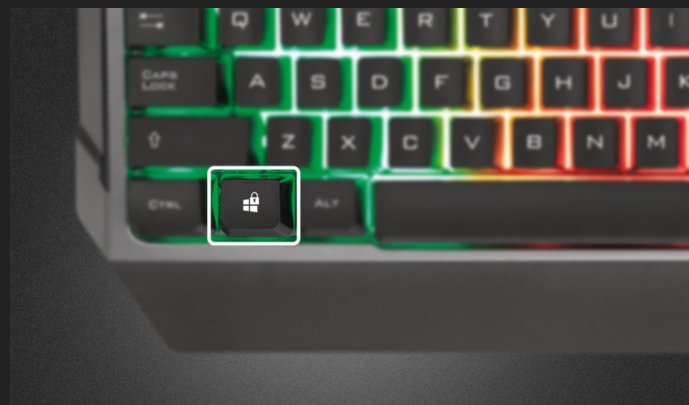

**#23577**

Metal Gaming Keyboard

Gaming keyboard with metal top plate and multicolour illumination

Key features

- Full-size layout with strong metal top plate
- Breathing multicolour illumination with adjustable brightness and speed
- Anti-ghosting: up to 8 simultaneous key pressings
- Game-mode switch; directly disable Windows key
- 12 Direct access media keys

Engineered for serious gaming, the Trust GXT 856 Torac Metal Gaming Keyboard combines durability with usability, with the added colour hit from stunning LED illumination.

Sturdy Metal Design

Ramp up your gaming experience with the endurance of the Trust GXT 856 Torac Metal Gaming Keyboard. Its premium metal frame provides a solid foundation for enhanced gameplay.

Colourful Backdrop

A glorious LED lights experience is located behind the keys to enhance your gaming experience. Adjust the brightness and speed of the multicolour illumination effects to match your in-game actions.

Fingertip Control

The Torac boasts fingertip control with 12 media keys. Use them to adjust the volume, open your mail, play or pause videos or even mute audio. What's more, the Torac also features a dedicated game-mode switch – this puts the Windows key in lock mode while you're playing, allowing for uninterrupted gaming.