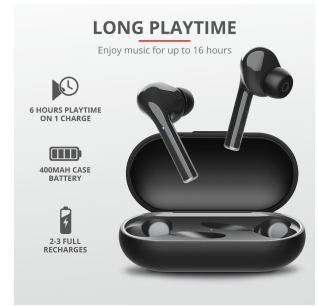

PRODUCT PICTORIAL 2