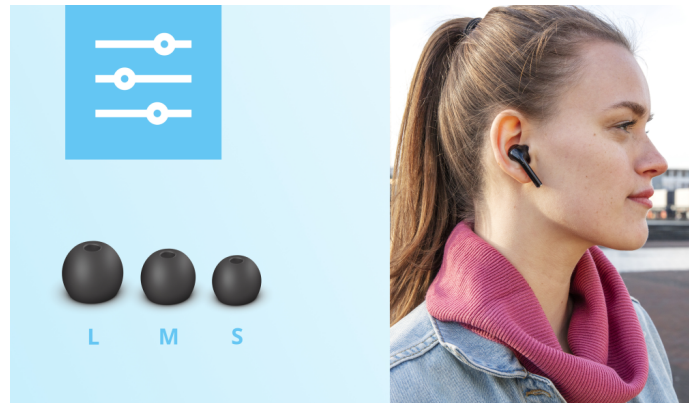

## Freedom of Movement

The Trust Nika Touch Wireless Earphones offer freedom of movement with an extra-long wireless range and on-the-go charge capabilities. And thanks to their design, you won't just move in freedom, but in style as well.

## Listening at Range

With a wireless range 10 meters, the earphones offer support even when you're away from your device. Feel free to move around the room while your phone is charging without having to pause your music.

## Stylish and Secure

With their tasteful design, the earphones combine great sound with great looks. With 2 added plugs in different sizes, the Nika Touch's soft-silicone plugs will fit every ear, making them comfortable to wear all day long.

## The Magic Touch

With on-ear touch controls, you can access the most important functions, such as playing, pausing and skipping songs, without having to reach for your device. The built-in microphone also allow quick-access to your smartphone's voice assistant to make handsfree calls.