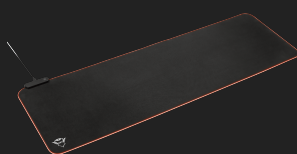

XXL Design For Ultimate Freedom

Don't let anything get between you and your win. This XXL mouse pad guarantees maximum freedom of movement, so you can undertake whatever action needed to achieve that win. Enjoy almost a meter's width – big enough to house your keyboard and engage in mouse action, with the non-slip rubber base keeping the mouse pad in place during even the most intense battles.

Backlight	True
------------------	------

COMPATIBILITY

Supported sensor type	Laser, optical
------------------------------	----------------

FEATURES

Anti-skid	True	Two-sided	False
Roll-up	True	Wrist support	False
Edges	Illuminated		

PRODUCT VISUAL 1

PRODUCT PICTORIAL 1

PRODUCT PICTORIAL 2

PRODUCT PICTORIAL 3

PRODUCT ESHOT 1

PRODUCT TOP 1

PRODUCT VISUAL 2

PRODUCT VISUAL 3

PRODUCT TOP 2

PACKAGE VISUAL 1

PACKAGE FRONT 1

LIFESTYLE VISUAL 1