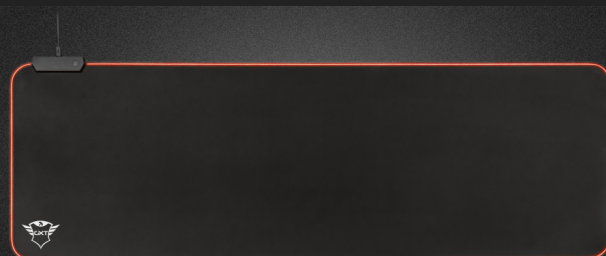

#23395

RGB подложка за мишка

Подложка за мишка XXL с RGB осветление и оптимизирана структура на повърхността за прецизен и плавен контрол

Key features

- Гъвкава конструкция с ергономична текстилна повърхност
- Декоративно RGB светодиодно осветление по ръбовете, което се регулира, без да е необходим софтуер
- Повърхност XXL (930 x 300 x 3 мм)
- Оптимизирана за всички настройки на чувствителност и сензори
- Гумена основа срещу плъзгане
- Кабел с оплетка и дължина 1,8 м

What's in the box

- Подложка за мишка XXL
- Стикер за игри

System requirements

- USB порт

FLEXIBLE
MATERIALSURFACE AREA
930X300MMOPTIMIZED
TEXTURE

Winning Mouse Pad in Extra-Long Design

With its extremely large design, comfortable cloth surface and RGB LED illuminated edges, the Trust GXT 764 Glide-Flex XXL RGB Mouse Pad combines all the features for you to start a winning streak.

XXL Design For Ultimate Freedom

Don't let anything get between you and your win. This XXL mouse pad guarantees maximum freedom of movement, so you can undertake whatever action needed to achieve that win. Enjoy almost a meter's width – big enough to house your keyboard and engage in mouse action, with the non-slip rubber base keeping the mouse pad in place during even the most intense battles.

Super Accurate Tracking

Control your mouse's every movement. With its optimised surface texture, the Trust GXT 764 Glide-Flex XXL RGB Mouse Pad is a reliable base for any mouse. Slide across the pad with speed and precision, regardless of which sensor or sensitivity setting you're using. Coming in a flexible design, you can conveniently roll it up and take the pad anywhere that gaming takes you.