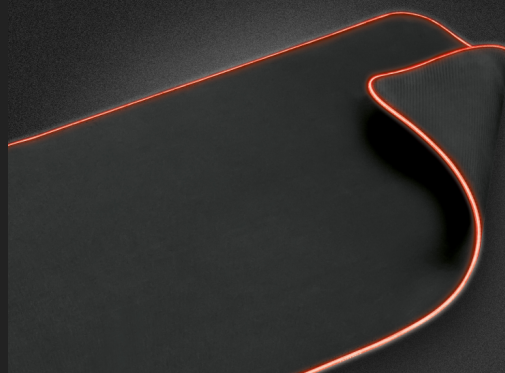

#23395

RGB подложка за мишка

Подложка за мишка XXL с RGB осветление и оптимизирана структура на повърхността за прецизен и плавен контрол

Key features

- Гъвкава конструкция с ергономична текстилна повърхност
- Декоративно RGB светодиодно осветление по ръбовете, което се регулира, без да е необходим софтуер
- Повърхност XXL (930 x 300 x 3 мм)
- Оптимизирана за всички настройки на чувствителност и сензори
- Гумена основа срещу плъзгане
- Кабел с оплетка и дължина 1,8 м

XXL Design For Ultimate Freedom

Don't let anything get between you and your win. This XXL mouse pad guarantees maximum freedom of movement, so you can undertake whatever action needed to achieve that win. Enjoy almost a meter's width – big enough to house your keyboard and engage in mouse action, with the non-slip rubber base keeping the mouse pad in place during even the most intense battles.

Illuminate Every Victory

Put on a show both in-game and in real life. With the RGB LED lights, your actions are amplified by a dynamic lightshow along the pad's edges. You can select your favourite setting without installing any software. Opt for one of the seven solid colours, go for breathing RGB, make it more energising with jumping RGB or get in the flow with the RGB rainbow pattern.

Super Accurate Tracking

Control your mouse's every movement. With its optimised surface texture, the Trust GXT 764 Glide-Flex XXL RGB Mouse Pad is a reliable base for any mouse. Slide across the pad with speed and precision, regardless of which sensor or sensitivity setting you're using. Coming in a flexible design, you can conveniently roll it up and take the pad anywhere that gaming takes you.