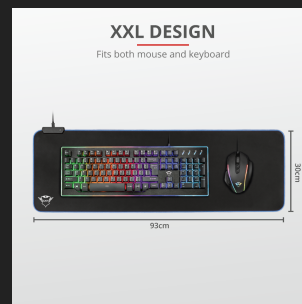

Backlight	True
------------------	------

COMPATIBILITY

Supported sensor type	Laser, optical
------------------------------	----------------

FEATURES

Anti-skid	True	Two-sided	False
Roll-up	True	Wrist support	False
Edges	Illuminated		

PRODUCT VISUAL 1

PRODUCT PICTORIAL 1

PRODUCT PICTORIAL 2

PRODUCT PICTORIAL 3

PRODUCT ESHOT 1

PRODUCT TOP 1

PRODUCT VISUAL 2

PRODUCT VISUAL 3