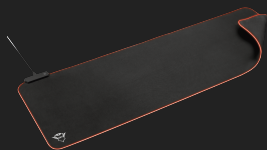

XXL Design For Ultimate Freedom

Don't let anything get between you and your win. This XXL mouse pad guarantees maximum freedom of movement, so you can undertake whatever action needed to achieve that win. Enjoy almost a meter's width – big enough to house your keyboard and engage in mouse action, with the non-slip rubber base keeping the mouse pad in place during even the most intense battles.

Super Accurate Tracking

Control your mouse's every movement. With its optimised surface texture, the Trust GXT 764 Glide-Flex XXL RGB Mouse Pad is a reliable base for any mouse. Slide across the pad with speed and precision, regardless of which sensor or sensitivity setting you're using. Coming in a flexible design, you can conveniently roll it up and take the pad anywhere that gaming takes you.

CHARACTERISTICS

Size (XS-XXXL)	XXL
-----------------------	-----

MATERIALS

Material bottom	Rubber	Material topside	Polyester
------------------------	--------	-------------------------	-----------

LIGHTING

Backlight	True
------------------	------

COMPATIBILITY

Supported sensor type	Laser, optical
------------------------------	----------------

FEATURES

Anti-skid	True	Two-sided	False
Roll-up	True	Wrist support	False
Edges	Illuminated		