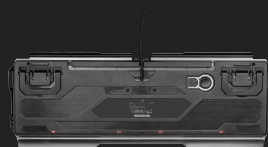

PRODUCT BOTTOM 1