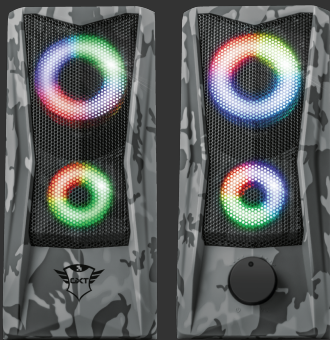

### Key features

- 12W peak power (6 Watt RMS)
- RGB colour cycle illumination with on/off touch control
- Easy-to-reach volume control at the front
- Metal grille for extra protection
- USB powered: no wall power needed
- Works with every PC/laptop

## Go Bold and Compact

Coming in a compact design, the GXT 606 Javv RGB-Illuminated 2.0 Speaker Set boasts an adventurous camo look and colourful RGB lights that will get you in the mood for winning. Enjoy your computer audio in stereo without having to wear a headset. Easy does it: just plug the USB and aux cable into your laptop and you're ready to go.

## Get Adventurous with Camo Design

Add some adventure to your desk setup with Javv. With its grey-toned design in classic camouflage print, this speaker set is bound to put the courage in your gaming session or the kick in your workflow. The metal grille on the front of both speakers adds a touch of toughness – both in looks and durability.

## Command Your RGB Lights

Its sturdy looks are amplified by a mesmerising lightshow. Solid colours and breathing RGB that smoothly flows from one colour to the other; choose your favourite setting and simply turn off the lights via touch control on top of the speaker.