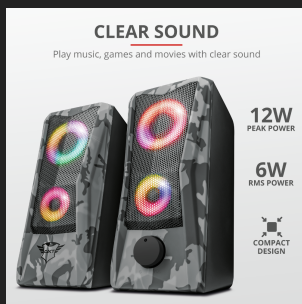

PRODUCT PICTORIAL 1