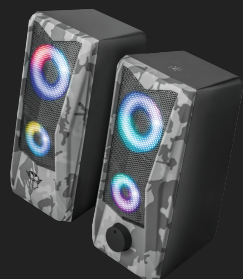

PRODUCT VISUAL 2