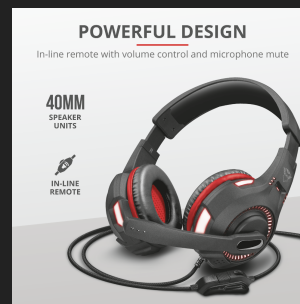

PRODUCT PICTORIAL 1