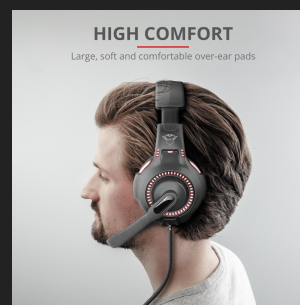

#23372

Illuminated Gaming Headset

Illuminated over-ear gaming headset with fold away microphone and adjustable headband

Key features

- Soft and comfortable over-ear pads with red illuminated sides
- Powerful sound
- Fold away microphone and adjustable headband
- In-line remote with volume control and microphone mute
- 2m cable
- 20cm adapter cable for PC

Communicate comfortably

The Ravu is designed for long and intense gaming sessions with its comfortable over-ear pads. The fold-away microphone picks up your voice easily while talking to your friend and teammates, not a word will be missed.

PRODUCT VISUAL 1

PRODUCT ESHOT 1

PRODUCT PICTORIAL 1

PRODUCT PICTORIAL 2

PRODUCT PICTORIAL 3

PRODUCT PICTORIAL 4

PRODUCT VISUAL 2

PRODUCT VISUAL 3