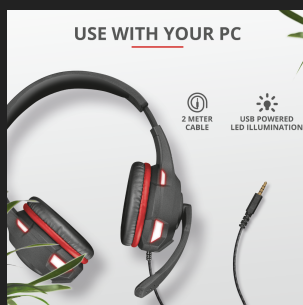

PRODUCT PICTORIAL 2