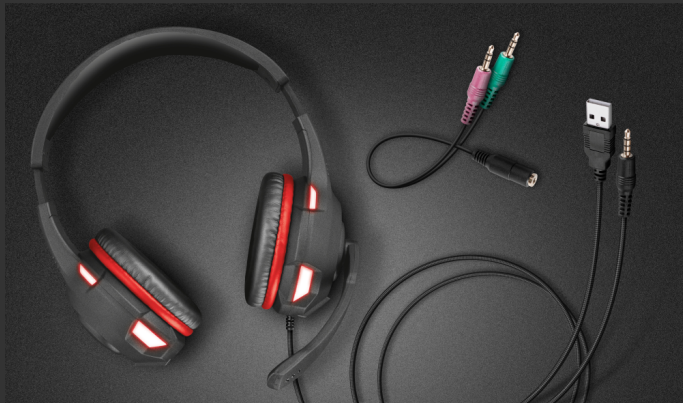

#23372

Illuminated Gaming Headset

Illuminated over-ear gaming headset with fold away microphone and adjustable headband

Key features

- Soft and comfortable over-ear pads with red illuminated sides
- Powerful sound
- Fold away microphone and adjustable headband
- In-line remote with volume control and microphone mute
- 2m cable
- 20cm adapter cable for PC

What's in the box

- Gaming headset
- Adapter cable
- Gaming sticker

System requirements

- USB port (for LED illumination)
- 3.5 mm headphone connection
- 3.5 mm microphone connection
- Or:
- Combined 3.5 mm headphone/microphone connection

Powerful sound and illumination

The GXT 407 Ravu Illuminated Gaming Headset with 40mm driver units will suit all your gaming needs perfectly. Whether you choose to play on PC or laptop, with the bright red illumination you are on your way to colourful victories!

Communicate comfortably

The Ravu is designed for long and intense gaming sessions with its comfortable over-ear pads. The fold-away microphone picks up your voice easily while talking to your friend and teammates, not a word will be missed.