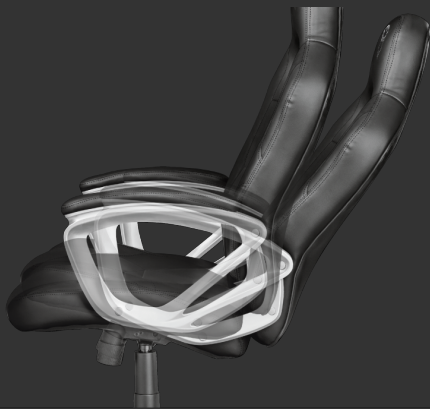

**#23288**

Gaming chair

Ergonomic gaming chair designed for hours of comfortable gaming sessions

Key features

- Full 360° rotatable
- Class 4 gas lift for height adjustability
- Armrest with comfortable cushions
- Tilting seat with locking possibility
- Strong wooden frame
- Durable, double wheels that roll smoothly

What's in the box

- Chair
- Installation tool & materials
- User guide
- Gaming sticker

**CLASS 4
GAS LIFT****TILTING
SEAT****STRONG &
ROBUST****PADDED
ARMREST**

Ergonomic gaming chair

Every ruler needs a throne! The Trust GXT 705 Ryon Gaming Chair provides comfort for true victors. The ergonomic design is optimized for those lengthy gaming sessions: you can fully focus on the task before you and master all the skills of the latest games. This chair will complete your gaming set-up with majestic style.

For every gamer

Get comfortable and start growing your abilities. The Trust gaming chair has a wide range of recommendable height: 160cm up to 190cm. With its adjustable features, the chair will seat you perfectly during your progress through the ranks.

Adjust accordingly

The chair is fully 360° rotatable for free, easy movement. The class 4 gas lift lets you position your chair at perfect height and the tilting seat with locking possibilities allow you to look at your screen at the right angle at all times.