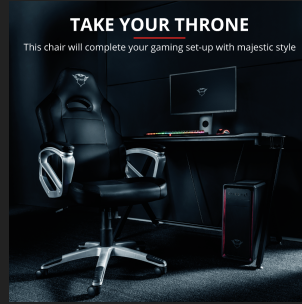

PRODUCT PICTORIAL 1