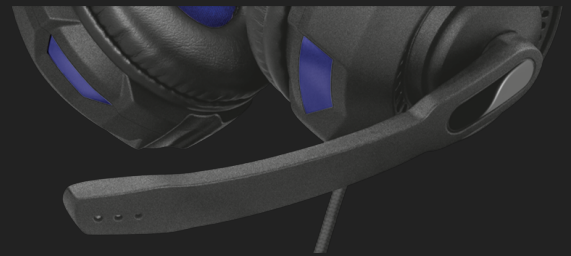

**#23250**

Gaming headset

Over-ear gaming headset with fold away microphone and adjustable headband

Key features

- Soft and comfortable over-ear pads
- Powerful sound
- Fold away microphone and adjustable headband
- In-line remote with volume control and microphone mute
- 1 m cable for consoles
- 1 m extension cable for PC/Laptop

OVER-EAR
DESIGN

40
MM

SPEAKER
UNITS

FOLD-AWAY
MICROPHONE

PLUGS INTO
CONTROLLER

**PS4™**PLUGS INTO
CONTROLLEROVER-EAR
DESIGN**40
MM**
SPEAKER
UNITSFOLD-AWAY
MICROPHONE

Suited for gamers

This over-ear gaming headset with foldable microphone and adjustable headband will suit all your gaming needs perfectly. Connect it to your PlayStation 4 and you are on your way to sounding victories!

Communicate effectively

The Ravu headset features a foldable microphone with an omnidirectional recording pattern. It picks up your voice easily while talking to friends. You can bend the microphone into any position that is best for you. Not a word will be missed while talking to your teammates! With the in-line remote, you can adjust the volume as well as mute the microphone when in need of some peace and quiet.

Long lasting comfort

The Ravu is designed for long and intense gaming sessions with its comfortable over-ear pads. These help to cancel any noise when you are playing a battle against or with your friends.