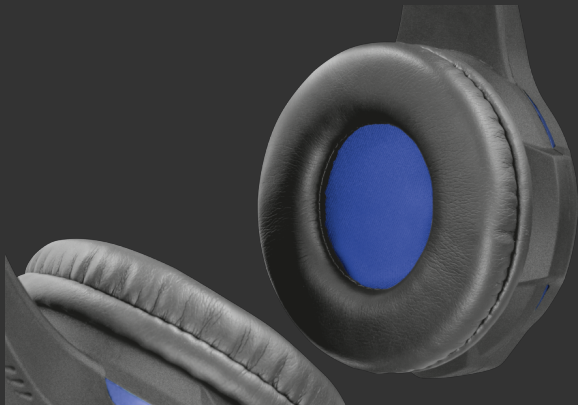

**#23250**

Gaming headset

Over-ear gaming headset with fold away microphone and adjustable headband

Key features

- Soft and comfortable over-ear pads
- Powerful sound
- Fold away microphone and adjustable headband
- In-line remote with volume control and microphone mute
- 1 m cable for consoles
- 1 m extension cable for PC/Laptop

OVER-EAR
DESIGN

40
MM

SPEAKER
UNITS

FOLD-AWAY
MICROPHONE

PLUGS INTO
CONTROLLER

**PS4™**PLUGS INTO
CONTROLLEROVER-EAR
DESIGN**40
MM**
SPEAKER
UNITSFOLD-AWAY
MICROPHONE

Suited for gamers

This over-ear gaming headset with foldable microphone and adjustable headband will suit all your gaming needs perfectly. Connect it to your PlayStation 4 and you are on your way to sounding victories!

Communicate effectively

The Ravu headset features a foldable microphone with an omnidirectional recording pattern. It picks up your voice easily while talking to friends. You can bend the microphone into any position that is best for you. Not a word will be missed while talking to your teammates! With the in-line remote, you can adjust the volume as well as mute the microphone when in need of some peace and quiet.

Long lasting comfort

The Ravu is designed for long and intense gaming sessions with its comfortable over-ear pads. These help to cancel any noise when you are playing a battle against or with your friends.