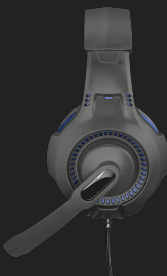

**#23250**

Gaming headset

Over-ear gaming headset with fold away microphone and adjustable headband

Key features

- Soft and comfortable over-ear pads
- Powerful sound
- Fold away microphone and adjustable headband
- In-line remote with volume control and microphone mute
- 1 m cable for consoles
- 1 m extension cable for PC/Laptop

Communicate effectively

The Ravu headset features a foldable microphone with an omnidirectional recording pattern. It picks up your voice easily while talking to friends. You can bend the microphone into any position that is best for you. Not a word will be missed while talking to your teammates! With the in-line remote, you can adjust the volume as well as mute the microphone when in need of some peace and quiet.

Long lasting comfort

The Ravu is designed for long and intense gaming sessions with its comfortable over-ear pads. These help to cancel any noise when you are playing a battle against or with your friends.

PRODUCT VISUAL 2

PRODUCT SIDE 1

PRODUCT SIDE 2

PRODUCT TOP 1

PRODUCT EXTRA 1

PRODUCT EXTRA 2

LIFESTYLE VISUAL 1