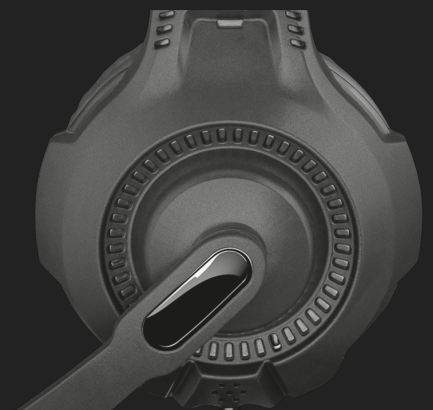

PS4™

PLUGS INTO
CONTROLLER

OVER-EAR
DESIGN

**40
MM**
SPEAKER
UNITS

FOLD-AWAY
MICROPHONE

Suited for gamers

This over-ear gaming headset with foldable microphone and adjustable headband will suit all your gaming needs perfectly. Connect it to your PlayStation 4 and you are on your way to sounding victories!

Communicate effectively

The Ravu headset features a foldable microphone with an omnidirectional recording pattern. It picks up your voice easily while talking to friends. You can bend the microphone into any position that is best for you. Not a word will be missed while talking to your teammates! With the in-line remote, you can adjust the volume as well as mute the microphone when in need of some peace and quiet.

Long lasting comfort

The Ravu is designed for long and intense gaming sessions with its comfortable over-ear pads. These help to cancel any noise when you are playing a battle against or with your friends.

Be in control

The 40mm driver units give you the sound you are looking for. Connect the 2-meter cable with 3.5mm jack plug to your console or connect the extension cable for optimal use with your PC or laptop. Start listening to the sounds of triumph!