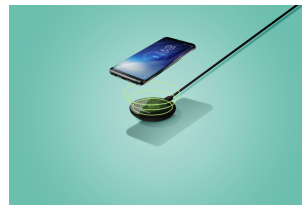

## COLOUR VERSIONS

**Primo10 Fast Wireless Charger  
for smartphones - black**  
22861

**Primo10 Fast Wireless Charger  
for smartphones - red**  
22863

**Primo10 Fast Wireless Charger  
for smartphones - blue**  
22862

PRODUCT VISUAL 1

PRODUCT ESHOT 1

PRODUCT TOP 1

PRODUCT VISUAL 2

PRODUCT SIDE 1

PACKAGE VISUAL 1

PACKAGE FRONT 1

LIFESTYLE VISUAL 1