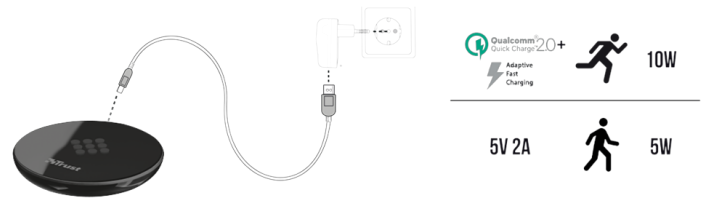

Next level charging

The Primo 10 fast-charges Qi fast-charging compatible devices such as the Samsung Galaxy S9, S8, S7 & Note 8, Sony Xperia XZ2, Nokia 8 Sirocco and LG V30 & V30s ThinQ. This can be up to 40% faster than charging at normal speed!* But the Primo 10 is not only compatible with fast-charging devices, it can also be used with other Qi wireless charging compatible devices such as the iPhone 8 and X, the Samsung Galaxy S6 or the LG G4, to charge at normal speed. The pad will automatically detect the highest possible charging speed so you're on your way again in no time!