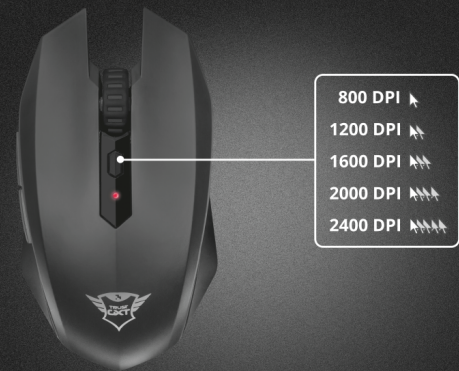

**#22417**

Wireless Gaming mouse

Wireless gaming mouse with 6 responsive buttons

Key features

- 2400 DPI optical sensor
- 10M wireless range
- 6 responsive buttons
- Speed select button (800-2400dpi)
- Ambidextrous form factor
- Storable micro USB receiver

What's in the box

- Gaming mouse
- USB micro receiver
- 1x AA battery
- User guide
- Gaming sticker

System requirements

- Windows 10, 8, or 7
- USB port

GXT 115 Macci Wireless Gaming Mouse

With the GXT 115 Macci Wireless Gaming Mouse, you can enjoy the reliability and accuracy of a corded mouse and the freedom and comfort of a wireless gaming mouse. From sniping down your opponent to commanding a whole army, with the GXT 115 you'll have victory in the palm of your hands.

Precision is key

With the 5-level adjustable DPI optical sensor, the Macci is designed for gamers on their way to becoming the next eSports champion. With the DPI button, you can switch between 800, 1200, 1600, 2000 and 2400 DPI. The fast response time and military precision will make the difference between losing and winning.

Plug, play, win

The Macci features 6 responsive buttons, including 2 thumb buttons to easily go forward and backwards. With its ambidextrous form factor, the Macci is designed to fit naturally into any hand. No software is required to set-up the buttons. Simply take the mouse out of its box and you can use it directly for your gaming activities.