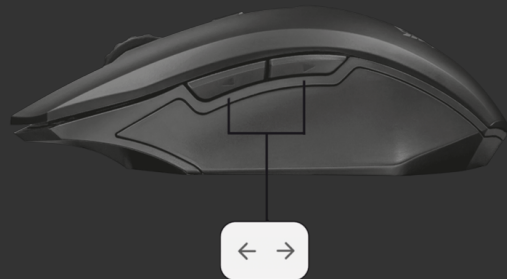

**#22417**

Wireless Gaming mouse

Wireless gaming mouse with 6 responsive buttons

Key features

- 2400 DPI optical sensor
- 10M wireless range
- 6 responsive buttons
- Speed select button (800-2400dpi)
- Ambidextrous form factor
- Storable micro USB receiver

What's in the box

- Gaming mouse
- USB micro receiver
- 1x AA battery
- User guide
- Gaming sticker

System requirements

- Windows 10, 8, or 7
- USB port

GXT 115 Macci Wireless Gaming Mouse

With the GXT 115 Macci Wireless Gaming Mouse, you can enjoy the reliability and accuracy of a corded mouse and the freedom and comfort of a wireless gaming mouse. From sniping down your opponent to commanding a whole army, with the GXT 115 you'll have victory in the palm of your hands.

Precision is key

With the 5-level adjustable DPI optical sensor, the Macci is designed for gamers on their way to becoming the next eSports champion. With the DPI button, you can switch between 800, 1200, 1600, 2000 and 2400 DPI. The fast response time and military precision will make the difference between losing and winning.

Plug, play, win

The Macci features 6 responsive buttons, including 2 thumb buttons to easily go forward and backwards. With its ambidextrous form factor, the Macci is designed to fit naturally into any hand. No software is required to set-up the buttons. Simply take the mouse out of its box and you can use it directly for your gaming activities.