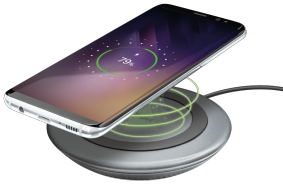

#22362

Fast wireless charger for smartphones

Stylish and compact wireless charger to fast-charge your Qi-compatible smartphone

Key features

- Touch-and-charge: simply put your smartphone on the pad and it will charge automatically
- Works with all smartphones with Qi wireless charging support
- Fast-charges any Qi fast-charge compatible device, such as Samsung Galaxy S7 & S8
- Charges other Qi wireless charging compatible devices at normal speed, such as iPhone 8 and iPhone X
- Silent, integrated cooling fan to prevent over-heating
- Charging indicator LED

FEATURES

Fastcharging for brands	Samsung	Fastcharge	True
Accessories	Micro-USB charge cable		

OUTPUT

Charging technology

Quick Charge 2.0

PRODUCT VISUAL 1

PRODUCT ESHOT 1

PRODUCT VISUAL 2

PRODUCT VISUAL 3

PRODUCT SIDE 1

PRODUCT TOP 1

PACKAGE VISUAL 1

PACKAGE FRONT 1

LIFESTYLE VISUAL 1