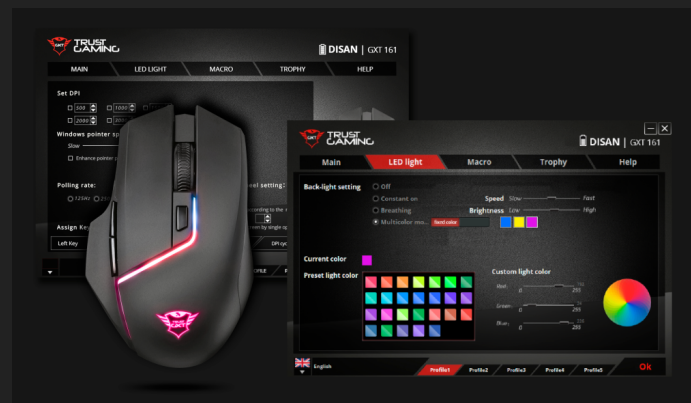

Made for gamers

The GXT 161 Disan Wireless Gaming Mouse with built-in rechargeable battery and RGB lighting gives you the freedom to roam the battlefields of your favourite games without limits. Customize this mouse to your liking and game for hours without bothering with cables!

High-precision gaming

With the Disan Wireless Gaming Mouse, you enter your in-game battles with a high-precision optical sensor. Choosing from five different DPI levels (500/1000/1500/2000/3000), this sensor will boost your gaming style. And apart from gaming at an elevated level, you can use the mouse for all tasks before you.

Free your gaming skills

You are free to game within a wireless range of 8 meters without bothering with cables. The built-in rechargeable battery allows you to use the mouse for up to 30 hours. Is your mouse's energy running low? You don't have to pause your game and wait until your mouse is recharged; the design of this mouse makes sure you can charge this mouse while playing. Perfect for when you're on your way to that winning streak!

Show your style

You can accommodate the Disan to suit your gaming style. With the advanced software, you create your perfect gaming mouse from within by programming your preferred click combinations. And, make this mouse as unique as your gaming style by customizing the RGB lighting. You will be recognized anywhere!