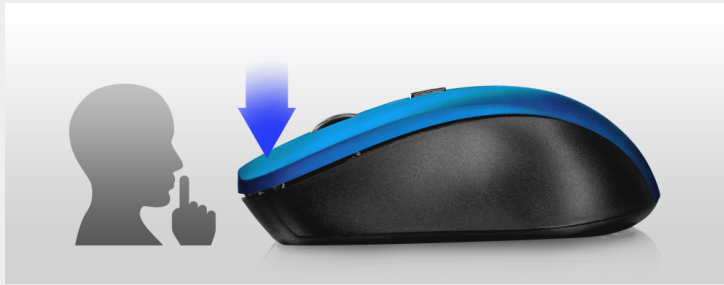

### System requirements

- Windows 10, 8, 7 or Vista
- Intel-based Mac with Mac OS X 10.5 (Leopard) or higher
- Chrome OS
- USB port
- Android 3.1 or higher

10 Meter  
Wireless

Left - Right  
handed

Silent  
clicks

## Reduced sound

Whether it is at home or in the office, with the Mydo Silent Click Wireless mouse you will not be distracted by annoying clicking sounds. Enjoy the silence, with the same click feel like any other mouse. Simply set to work!

## Accurate control

Next to working with 90% reduced key-click sounds, the Mydo mouse has an advanced optical sensor that offers you accurate control. Thanks to its ambidextrous design, it is perfect for left and right-handed users. Connect the Mydo mouse to your PC or laptop and you can start working.