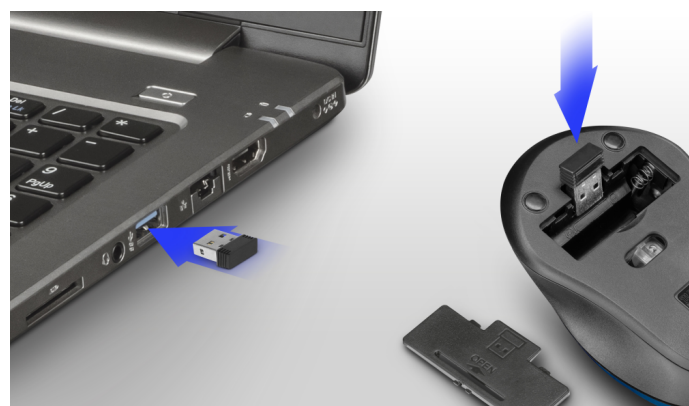

## Accurate control

Next to working with 90% reduced key-click sounds, the Mydo mouse has an advanced optical sensor that offers you accurate control. Thanks to its ambidextrous design, it is perfect for left and right-handed users. Connect the Mydo mouse to your PC or laptop and you can start working.

## Speed select button

The speed select button on top of the mouse allows you to alter the speed of the cursor (800/1400/1800 dpi). Set it to a low dpi for accurate and detailed photo editing or set it to a higher dpi for a quick online game.

## Storable receiver

The Mydo mouse has a storable receiver which allows you to work wirelessly within a range of 10-meters. The micro USB receiver is so small, that you can always leave it in your laptop. Prefer to unplug it? You can store the USB receiver within the mouse. It also features an on/off switch to save on energy by turning off the mouse when you are not using it.