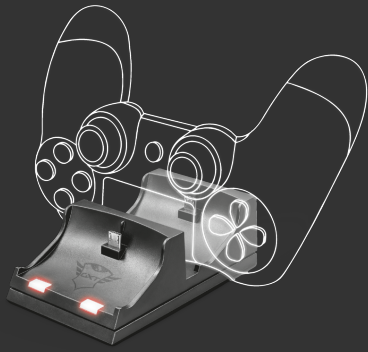

#21681

Duo Charging Dock

Easy accessible dock to charge up to 2 original game controllers at the same time

Key features

- Charge up to 2 original game controllers at the same time
- Powered by console's USB port
- Store and charge your game controllers in one place
- Charging indicator to show charge status

What's in the box

- Charging dock
- Micro USB charge cable
- User guide
- Gaming sticker

System requirements

- Original game controller
- Free USB Port on console
- DualShock 4-controller
- Free USB port on PS4

CHARGE 2
CONTROLLERS

USB
POWERED

CHARGING
INDICATOR

Fully charged

Enjoy gaming on your PS4 without having to worry about whether your controllers are fully charged. With the GXT 235 Charging Dock, you are ensured of full batteries by charging 2 controllers at the same time.

Charging Dock

The GXT 235 Charging Dock works as a space-saving solution. In this way, your controllers never lie around unnecessarily on your table. Its stylish and slim design makes it the perfect companion for your PS4.