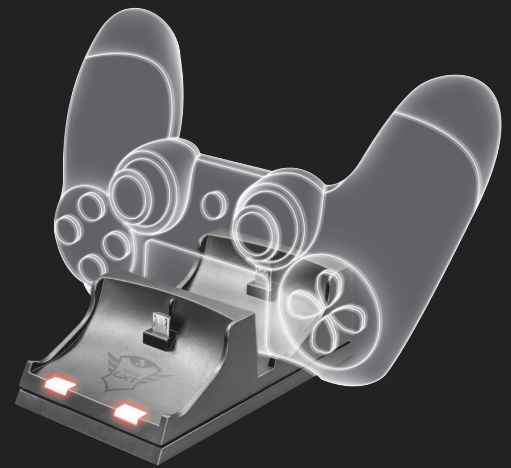

#21681

Duo Charging Dock

Easy accessible dock to charge up to 2 original game controllers at the same time

Key features

- Charge up to 2 original game controllers at the same time
- Powered by console's USB port
- Store and charge your game controllers in one place
- Charging indicator to show charge status

What's in the box

- Charging dock
- Micro USB charge cable
- User guide
- Gaming sticker

System requirements

- Original game controller
- Free USB Port on console
- DualShock 4-controller
- Free USB port on PS4

CHARGE 2
CONTROLLERS

USB
POWERED

CHARGING
INDICATOR

Fully charged

Enjoy gaming on your PS4 without having to worry about whether your controllers are fully charged. With the GXT 235 Charging Dock, you are ensured of full batteries by charging 2 controllers at the same time.

Charging Dock

The GXT 235 Charging Dock works as a space-saving solution. In this way, your controllers never lie around unnecessarily on your table. Its stylish and slim design makes it the perfect companion for your PS4.