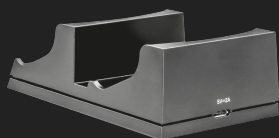

Charging Dock

The GXT 235 Charging Dock works as a space-saving solution. In this way, your controllers never lie around unnecessarily on your table. Its stylish and slim design makes it the perfect companion for your PS4.

GENERAL

**Height of main product
(in mm)** 140 mm**Width of main product
(in mm)** 58 mm**Depth of main product
(in mm)** 36 mm**Total weight** 63 g**COMPATIBILITY**

Compatible Consoles PS4

PRODUCT VISUAL 1

PRODUCT ESHOT 1

PRODUCT VISUAL 2

PRODUCT VISUAL 3

PRODUCT FRONT 1

PRODUCT SIDE 1

PRODUCT TOP 1

PACKAGE VISUAL 1

PACKAGE FRONT 1