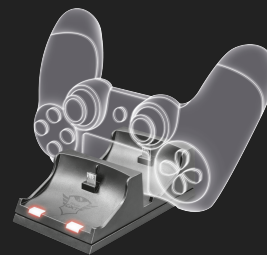

Charging Dock

The GXT 235 Charging Dock works as a space-saving solution. In this way, your controllers never lie around unnecessarily on your table. Its stylish and slim design makes it the perfect companion for your PS4.

Follow the lights

Connect the dock to the USB port of your console and the built-in LED indicator gives you the green light when your controllers are charged. The red light indicates the controllers are still charging. Just follow the lights!

GENERAL

**Height of main product
(in mm)** 140 mm**Width of main product
(in mm)** 58 mm**Depth of main product
(in mm)** 36 mm**Total weight** 63 g**COMPATIBILITY**

Compatible Consoles PS4

PRODUCT VISUAL 1

PRODUCT ESHOT 1

PRODUCT VISUAL 2

PRODUCT VISUAL 3

PRODUCT FRONT 1

PRODUCT SIDE 1

PRODUCT TOP 1

PACKAGE VISUAL 1

PACKAGE FRONT 1