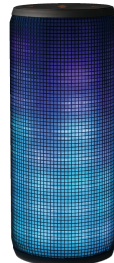

#20419

Illuminated wireless speaker

Powerful Bluetooth wireless speaker with integrated light show for smartphone and tablet

Key features

- Portable size, powerful stereo sound (10W RMS / 20W peak)
- Multi-colour 360-degree LED light show, with multiple effects that can react and move to the rhythm of your music
- Play your music through Bluetooth, 3.5mm aux input, micro-SD or USB
- 10m wireless Bluetooth range
- Integrated MP3 player to play music from micro-SD card or USB pen drive
- For music and hands-free calling

PRODUCT VISUAL 1

PACKAGE FRONT 1

PRODUCT SIDE 1

PRODUCT SIDE 2

PRODUCT TOP 1

PRODUCT VISUAL 2

PRODUCT VISUAL 3

PRODUCT VISUAL 4

PRODUCT VISUAL 5

LIFESTYLE VISUAL 1

LIFESTYLE VISUAL 2

LIFESTYLE VISUAL 3