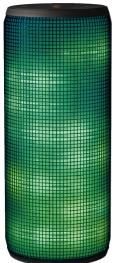

#20419

Illuminated wireless speaker

Powerful Bluetooth wireless speaker with integrated light show for smartphone and tablet

Key features

- Portable size, powerful stereo sound (10W RMS / 20W peak)
- Multi-colour 360-degree LED light show, with multiple effects that can react and move to the rhythm of your music
- Play your music through Bluetooth, 3.5mm aux input, micro-SD or USB
- 10m wireless Bluetooth range
- Integrated MP3 player to play music from micro-SD card or USB pen drive
- For music and hands-free calling

PRODUCT VISUAL 1

PACKAGE FRONT 1

PRODUCT SIDE 1

PRODUCT SIDE 2

PRODUCT TOP 1

PRODUCT VISUAL 2

PRODUCT VISUAL 3

PRODUCT VISUAL 4

PRODUCT VISUAL 5

LIFESTYLE VISUAL 1

LIFESTYLE VISUAL 2

LIFESTYLE VISUAL 3