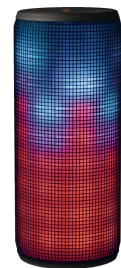

#20419

Illuminated wireless speaker

Powerful Bluetooth wireless speaker with integrated light show for smartphone and tablet

Key features

- Portable size, powerful stereo sound (10W RMS / 20W peak)
- Multi-colour 360-degree LED light show, with multiple effects that can react and move to the rhythm of your music
- Play your music through Bluetooth, 3.5mm aux input, micro-SD or USB
- 10m wireless Bluetooth range
- Integrated MP3 player to play music from micro-SD card or USB pen drive
- For music and hands-free calling

PRODUCT VISUAL 1

PACKAGE FRONT 1

PRODUCT SIDE 1

PRODUCT SIDE 2

PRODUCT TOP 1

PRODUCT VISUAL 2

PRODUCT VISUAL 3

PRODUCT VISUAL 4

PRODUCT VISUAL 5

LIFESTYLE VISUAL 1

LIFESTYLE VISUAL 2

LIFESTYLE VISUAL 3