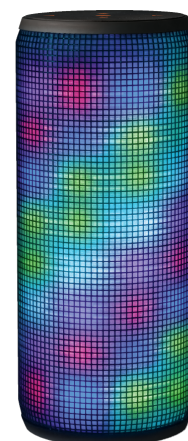

#20419

Illuminated wireless speaker

Powerful Bluetooth wireless speaker with integrated light show for smartphone and tablet

Key features

- Portable size, powerful stereo sound (10W RMS / 20W peak)
- Multi-colour 360-degree LED light show, with multiple effects that can react and move to the rhythm of your music
- Play your music through Bluetooth, 3.5mm aux input, micro-SD or USB
- 10m wireless Bluetooth range
- Integrated MP3 player to play music from micro-SD card or USB pen drive
- For music and hands-free calling

What's in the box

- Bluetooth speaker
- Micro-USB charge cable
- 3.5 mm audio cable
- User's guide

System requirements

- Smartphone or tablet with Bluetooth or 3.5 mm audio output

20W
POWERFUL
SOUND

**MULTI-COLOUR
LED LIGHT SHOW**

**15 HOURS
PLAYTIME**

**RECHARGEABLE
BATTERY**

Connection

The Dixxo Wireless Speaker has everything to listen to your favorite songs anywhere! The Bluetooth wireless speaker provides an excellent sound and has an integrated light show for your smartphone and tablet. THE accessory for every party! Listen to your favorite tracks and create your own party with the Dixxo Wireless Speaker. The speaker can be easily connected to your smartphone or tablet via Bluetooth. No Bluetooth available? Don't worry, connect the speaker via a 3.5 mm cable, micro-SD or USB, which are easily picked up with the integrated MP3 player. The volume, media and light buttons allow you to switch tracks, pause the song or adjust the volume. Due to call-pick up buttons, the Dixxo Wireless Speaker also enables you to make hands-free calls.