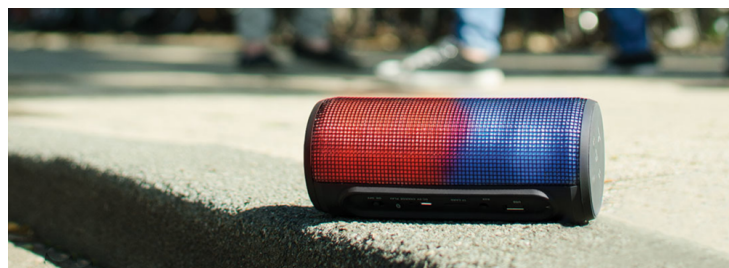

LED Light Show

Are you still not in the party mood? The Dixxo Wireless Speaker provides a LED Light Show with multiple effects that can react and move to the rhythm of your music! Choose your favorite beat and the speaker will do the rest!