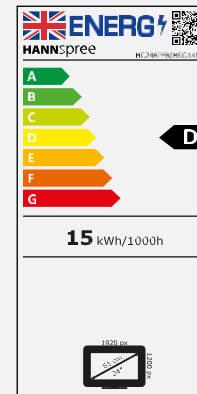

VIEWING ANGLE, VESA

178 Ultra-Wide
Viewing Angle

VESA
Wall-Mountable

OTHER FEATURES

Eco
Friendly

Low Blue
Light
Mode

Tilt

Flicker
Free

Display Size	61cm / 24" Diagonal
Panel Type	TFT – LED Backlight ADS Panel (*)
Aspect Ratio	16:10
Resolution (H x V)	1920 x 1200 WUXGA
Brightness (Typ.)	250cd/m ² (Typical)
Contrast (Typ.)	1.000:1 (Typical)
Contrast (Active)	10.000.000:1 (Active)
Viewing Angle L/R; U/D	178° H – 178° V (CR >10)
Response Time	5 msec (with OD)
Pixel Pitch	0,27 (H) x 0,27 (V) mm
Panel Surface	Anti-Glare, Haze level 25%; Hardness Coating 3H
Display Colors	16.7M Colors
Horizontal Frequency	30 ~ 83 kHz
Vertical Frequency	56 ~ 75 Hz
Max Display Frequency	1920 x 1200 @ 60Hz
Input 1	D-Sub (VGA)
Input 2	HDMI 1.4
Input 3 & 4	Display Port 1.2; Audio In
Buil-in Speakers	Yes, 2W x 2; Earphone jack
Power Consumption	On: 15W; Stand-by: 0,5W; Off: 0,3W
Power Range	External PSU DC: 12V – 3A AC 100 ~ 240 Volt; 50 ~ 65 Hz
Product Dimensions	534,6 x 190 x 441,7 mm with stand (W x D x H) 534,6 x 39,7 x 351,5 mm without stand (W x D x H)
Packing Dimensions	585 x 120 x 415 mm (W x D x H)
Net / Gross Weight	3,45 Kg / 4,65 Kg

VESA Mounting	75 x 75 mm
Monitor Stand	Fixed Stand
Tilt / Kensington Lock	-5° ~ 15° (±2°) / Yes
Pivot / Swivel	- / -
Controls	Menu (Enter) / ▼ (Vol) / ▲ (Bri) / Auto (Exit) / Power
Color	9300, 6500, 5500, User Modes
Preset Mode	PC, Movie, Game, ECO Modes
On Screen Display	7 OSD Languages
Other Features	Flicker Free / Low Blue Light Mode
Accessory	External Power Supply; HDMI Cable (1,5m); Warranty Card; Quick Start Guide

Supplier's Name	HANNspree
Model Name	HC246PFB
Energy efficiency class for standard Dynamic Range (SDR)	D
Annual Energy Power Consumption (kWh/1000h)	15 kWh/1000h
On mode power demand for Standard Dynamic Range (SDR)	15 W
Off mode power demand (W)	0,3 W
Standby mode power demand (W)	0,5 W
Screen Diagonal (cm / inches)	61cm / 24"
Resolution	1920 x 1200