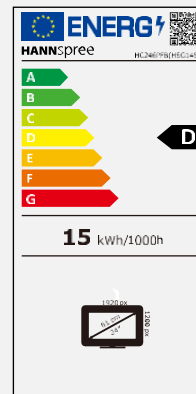

HC 246 PFB

61 cm / 24" Diagonal
LED Backlight – Format 16:10

- 24" 16:10 LED Backlight Monitor
- 1920 x 1200 WUXGA Resolution
- 178° / 178° Ultra Wide Viewing Angle
- Triple Inputs: Display Port + HDMI + VGA
- Built-In Stereo Speakers
- Frameless Design and Thin Profile
- Tilt and Wall-Mountable (VESA)
- Low Power Consumption
- Multi-Video Modes
- Low Blue Light Mode
- Flicker Free

Display Size	61cm / 24" Diagonal
Panel Type	TFT – LED Backlight ADS Panel (*)
Aspect Ratio	16:10
Resolution (H x V)	1920 x 1200 WUXGA
Brightness (Typ.)	250cd/m ² (Typical)
Contrast (Typ.)	1.000:1 (Typical)
Contrast (Active)	10.000.000:1 (Active)
Viewing Angle L/R; U/D	178° H – 178° V (CR >10)
Response Time	5 msec (with OD)
Pixel Pitch	0,27 (H) x 0,27 (V) mm
Panel Surface	Anti-Glare, Haze level 25%; Hardness Coating 3H
Display Colors	16.7M Colors
Horizontal Frequency	30 ~ 83 kHz
Vertical Frequency	56 ~ 75 Hz
Max Display Frequency	1920 x 1200 @ 60Hz
Input 1	D-Sub (VGA)
Input 2	HDMI 1.4
Input 3 & 4	Display Port 1.2; Audio In
Buil-in Speakers	Yes, 2W x 2; Earphone jack
Power Consumption	On: 15W; Stand-by: 0,5W; Off: 0,3W
Power Range	External PSU DC: 12V – 3A AC 100 ~ 240 Volt; 50 ~ 65 Hz
Product Dimensions	534,6 x 190 x 441,7 mm with stand (W x D x H) 534,6 x 39,7 x 351,5 mm without stand (W x D x H)
Packing Dimensions	585 x 120 x 415 mm (W x D x H)
Net / Gross Weight	3,45 Kg / 4,65 Kg

VESA Mounting	75 x 75 mm
Monitor Stand	Fixed Stand
Tilt / Kensington Lock	-5° ~ 15° (±2°) / Yes
Pivot / Swivel	- / -
Controls	Menu (Enter) / ▼ (Vol) / ▲ (Bri) / Auto (Exit) / Power
Color	9300, 6500, 5500, User Modes
Preset Mode	PC, Movie, Game, ECO Modes
On Screen Display	7 OSD Languages
Other Features	Flicker Free / Low Blue Light Mode
Accessory	External Power Supply; HDMI Cable (1,5m); Warranty Card; Quick Start Guide