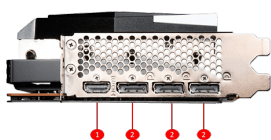

SPECIFICATIONS

Model Name	Radeon™ RX 7900 XTX GAMING TRIO CLASSIC 24G
Graphics Processing Unit	AMD Radeon™ RX 7900 XTX
Interface	PCI Express® Gen 4
Stream Processors	6144 Units
Core Clocks	Boost: Up to 2500 MHz Game: Up to 2300 MHz
Memory Speed	20 Gbps
Memory	24GB GDDR6
Memory Bus	384-bit
Output	DisplayPort x3 (up to v2.1) HDMI™ x 1 (Supports 4K@120Hz HDR, 8K@60Hz HDR, and Variable Refresh Rate as specified in HDMI™ 2.1)
HDCP Support	Y
Power consumption	355 W
Power connectors	8-pin x 3
Recommended PSU	800W
Card Dimension (mm)	325 x 141 x 56 mm
Weight (Card / Package)	1628g / 2358g
DirectX Version Support	12 Ultimate
OpenGL Version Support	4.6
Maximum Displays	4
FreeSync™ Technology	Y
Digital Maximum Resolution	7680x4320

CONNECTIONS

1. DisplayPort
2. HDMI™

FEATURES

TRI FROZR 2

TRI FROZR 2 offers the perfect balance between cool temperatures and quiet fans during endless gaming sessions.

TORX FAN 4.0

A masterpiece of teamwork, fan blades work in pairs to create unprecedented levels of focused air pressure.

Airflow Control

Don't sweat it, Airflow Control guides the air to exactly where it needs to be for maximum cooling.

Core Pipe

Precision-machined heat pipes ensure max contact and spread heat along the full length of the heatsink.